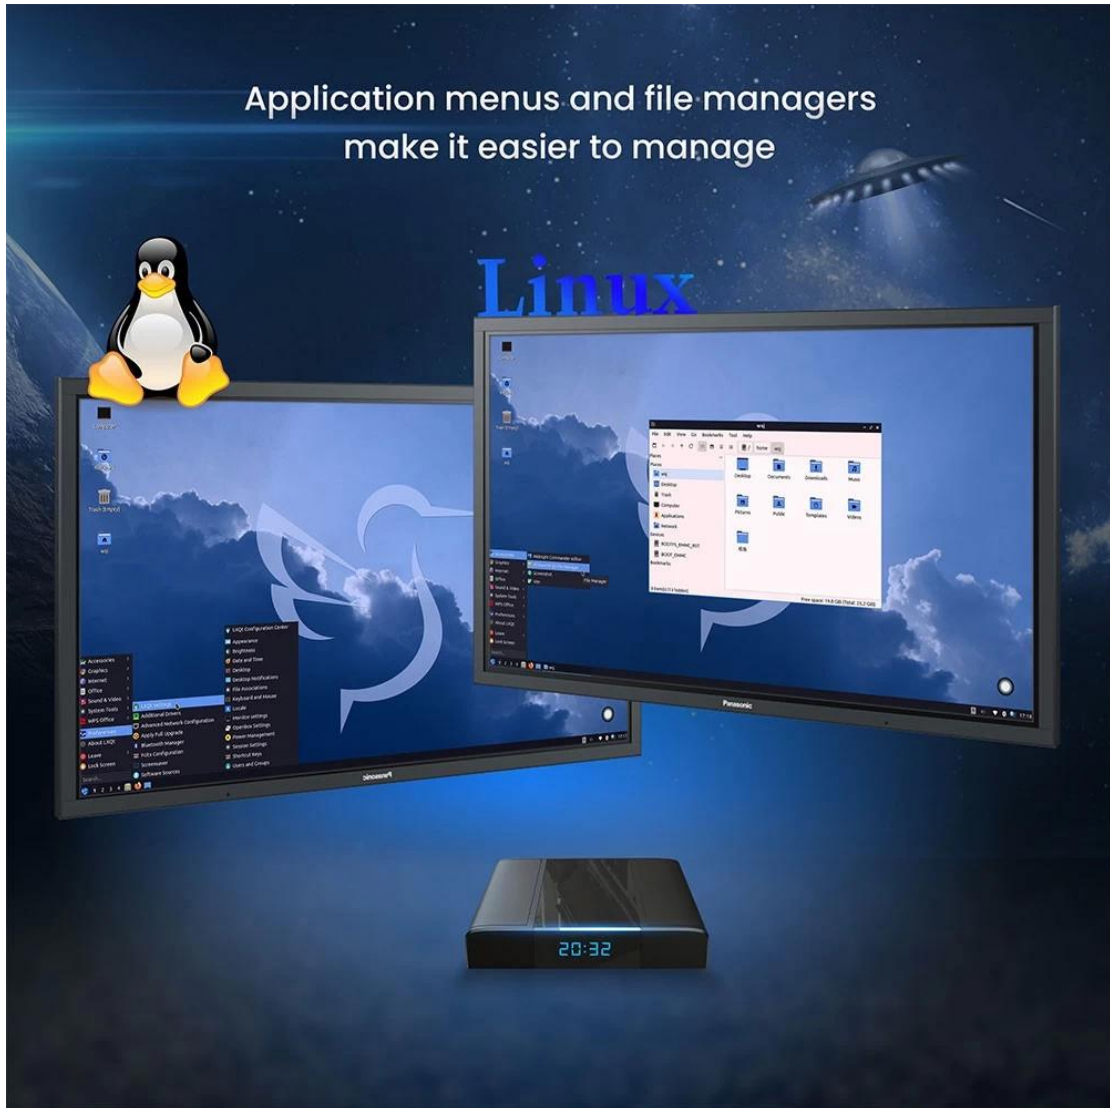

2.4G&5G
802.11 a/b/g/n/ac

4.2

Multiple USB interfaces available to connect multiple devices.
Super Speed USB3.0 interface speed up to 5Gbps

USB
2.0

USB
3.0

Dual Band Wireless

Run Box without Buffering Strong Signal

2.4G 5G

2.4GHz

5GHz

The Linux system with powerful network function to support different Ethernet protocols, an open source system composed of many micro core

Linux

The Linux system is pre-installed with applications such as browsers, screenshot software, etc., providing convenient Internet experience, and retaining every wonderful moment

Application menus and file managers
make it easier to manage

Linux

Support changing desktop wallpaper, setting desktop password and other functions

What can do?

Package Contents

Power Adapter*1

HDMI Cable*1