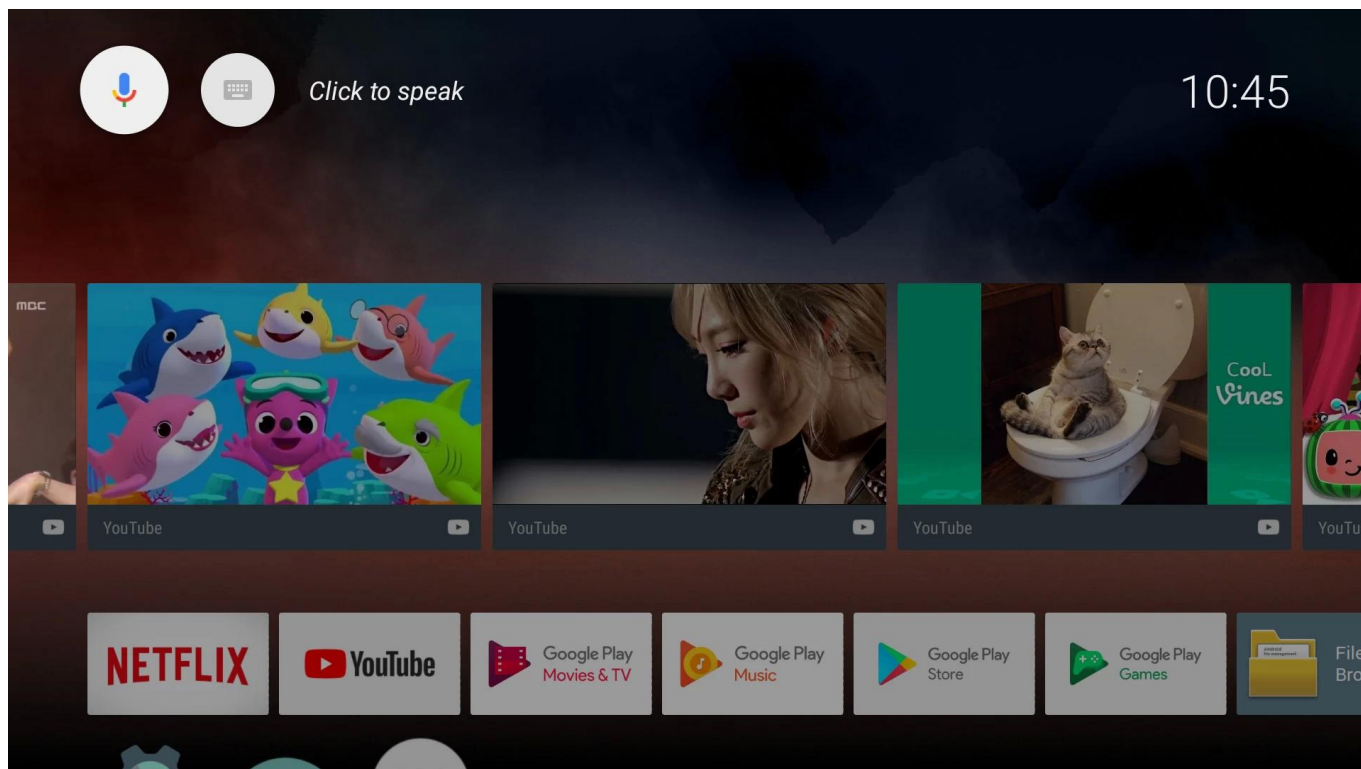

Débloquez le divertissement intelligent avec Boîte Google TV : votre passerelle vers des pSystème d'exploitationsibilités infinies

Caractéristiques	
Numéro de modèle.	Boîte TV Google Onenuts Nut 9
CPU	Amlogic S905X Quad-Core 64 bits Cortex-A53 jusqu'à 1,5 GHz
GPU	Penta-Core Mali-450 jusqu'à 750Mhz
ROM	2 Go DDR3
Stockage interne	16 Go de mémoire EMMC
Résolution	4K (3840 X 2160) jusqu'à 60 Hz
OS	Android 7.1 VTT
Format vidéo et audio	
Format de décodeur pris en charge	VP9-10/H.265-10/MVC/MPEG-1/2/4 VC-1/WMV/AVS/AVS/RealVideo/MJPEG/H.264/JPEG
Format multimédia pris en charge	Avi/Rm/Rmvp/Ts/Vob/Mkv/Mov/ISO/wmv/asf/flv/dat/mpg/mpeg
Format de musique pris en charge	MP3/WMA/AAC/WAV/OGG/AC3/DDP/TrueHD/DTS/DTS/HD/FLAC/APE
Format de photo pris en charge	HDJPEG/BMP/GIF/PNG/TIFF
Types de Réseau localgues OSD	Anglais/français/allemand/espagnol/italien/etc langues multilatérales
Sortie entrée	
emplacement USB	2 USB 2.0 haut débit (1 OTG et 1 HOST), prend en charge UDISK et USB HDD
Lecteur de cartes	Cartes TF