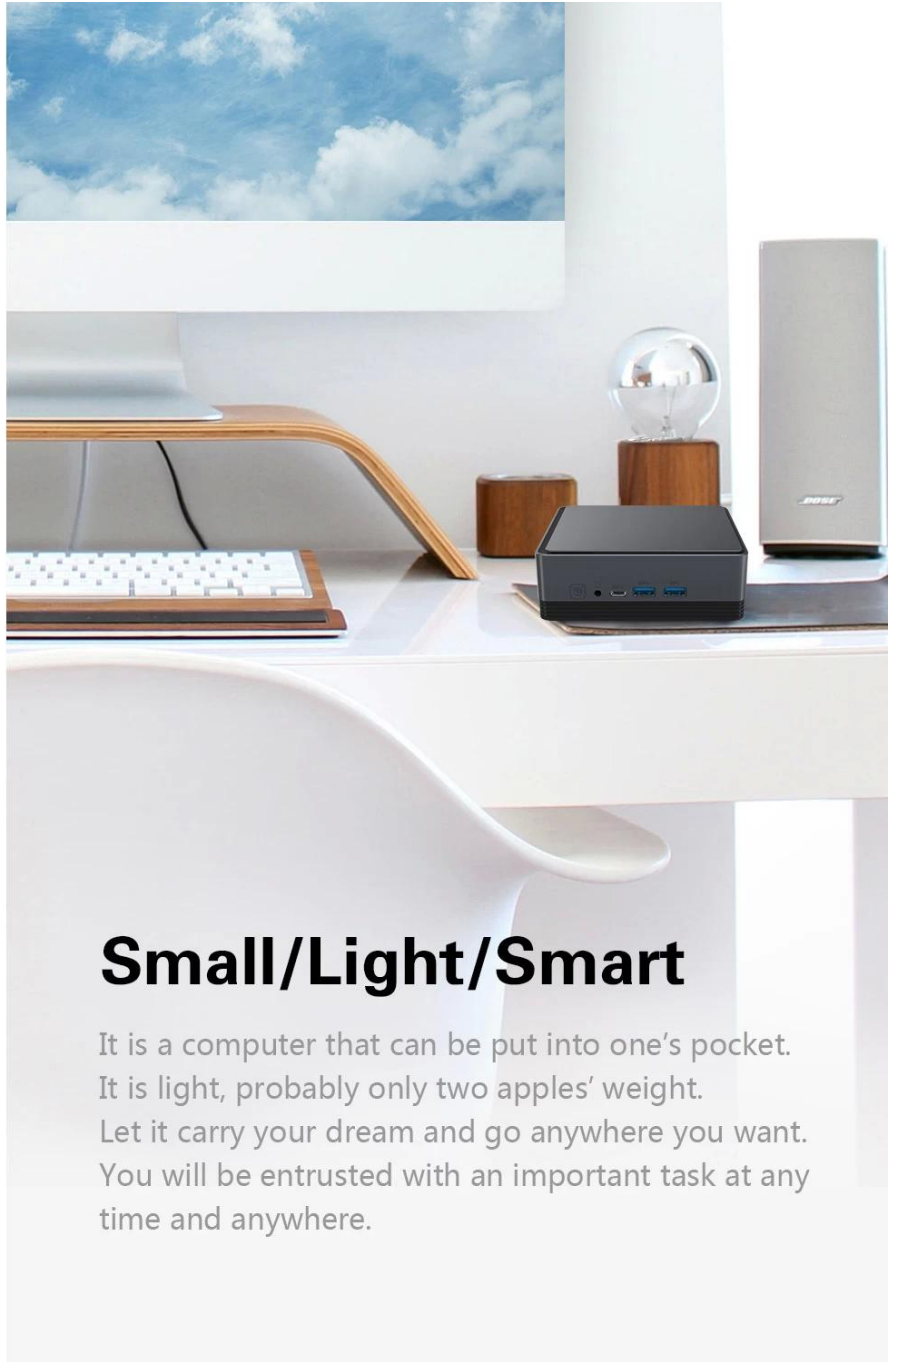

# Human-friendly Cover Design

Pressing the cover switch to open the case, it is convenient to replace the hard disk.

① Press switch

② Open the top cover and replace the hard drive

③ Replacement completed and close the lid

## Small/Light/Smart

It is a computer that can be put into one's pocket.  
It is light, probably only two apples' weight.  
Let it carry your dream and go anywhere you want.  
You will be entrusted with an important task at any  
time and anywhere.