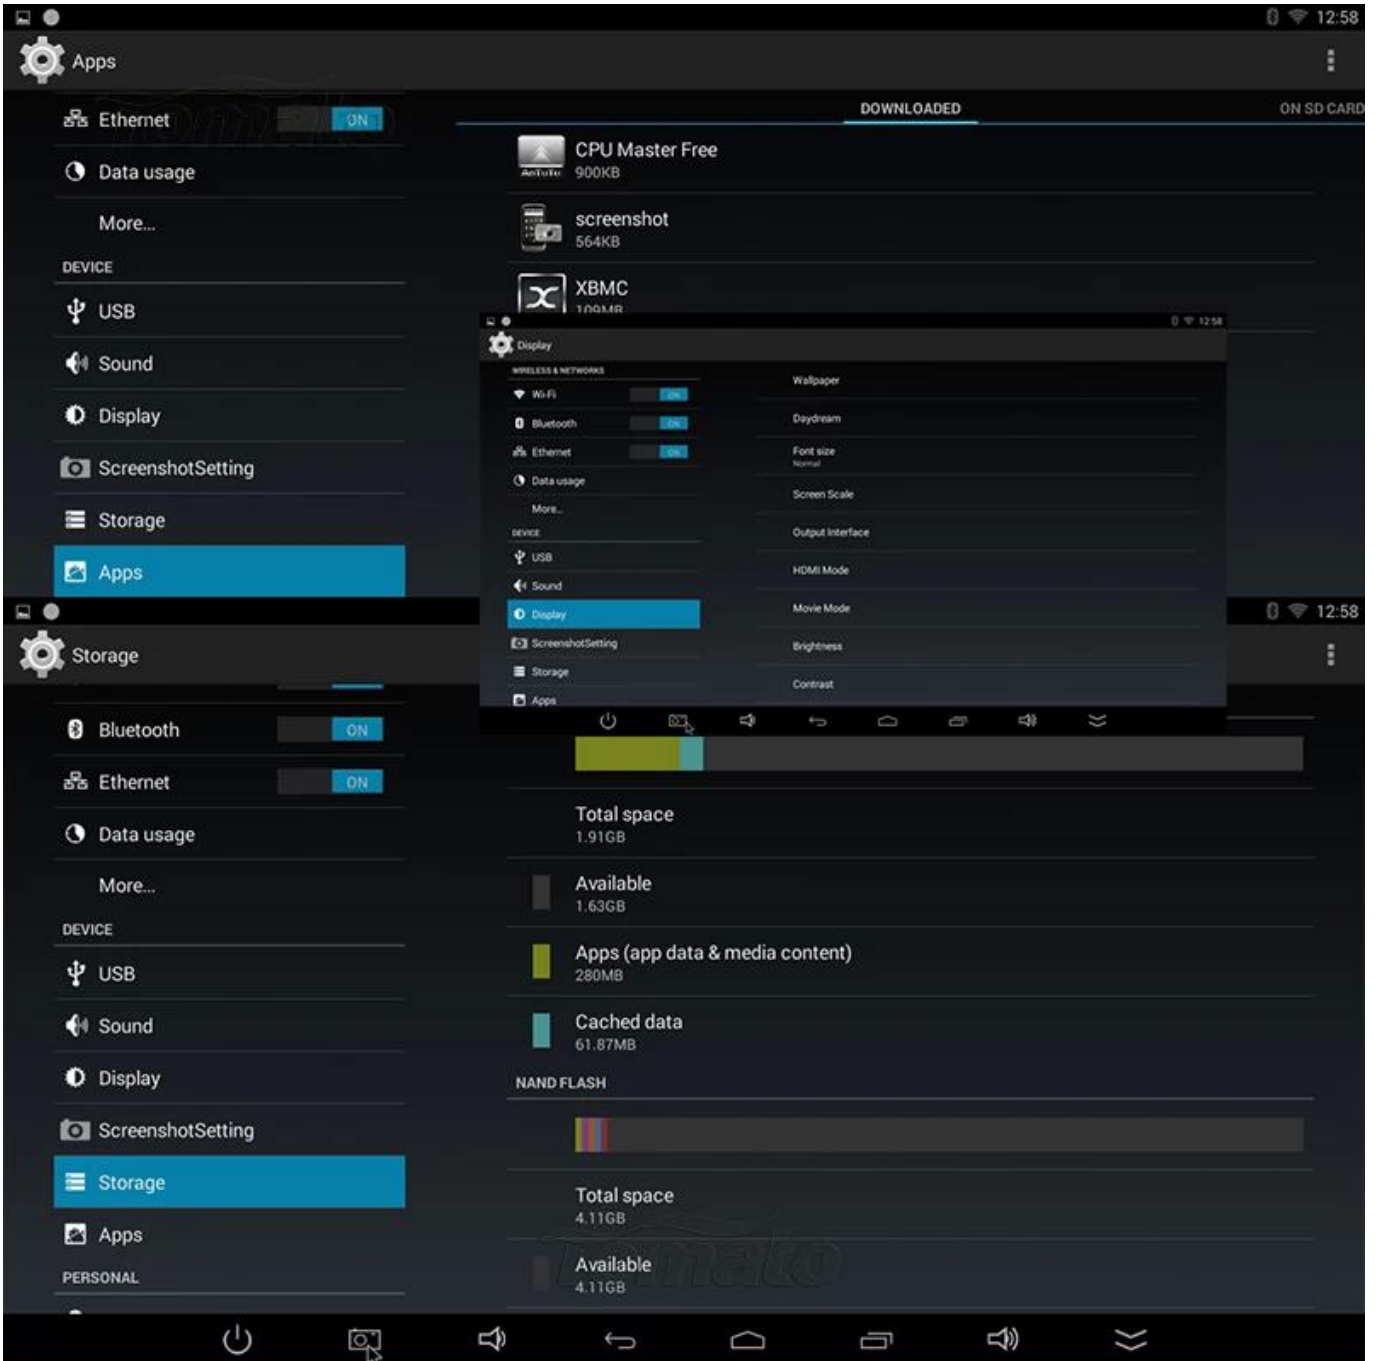

Navigation bar with icons: Power, Home, Recent Apps, Back, Home, Recent Apps, Volume, and Power.

Google

APPS WIDGETS SHOP

ApkInstaller	Apps	Browser	Calculator	Calendar	Clock	Downloads	eHomeMediaC
Email	File Explorer	Gallery	Gmail	Google	Google Settings	Maps	Music
People	Play Store	Quickoffice	RKGameContr	Search	Settings	Video	Voice Search
WifiDisplay	XBMC						

Navigation bar with icons: Power, Home, Recent Apps, Back, Home, Recent Apps, Volume, and Power.