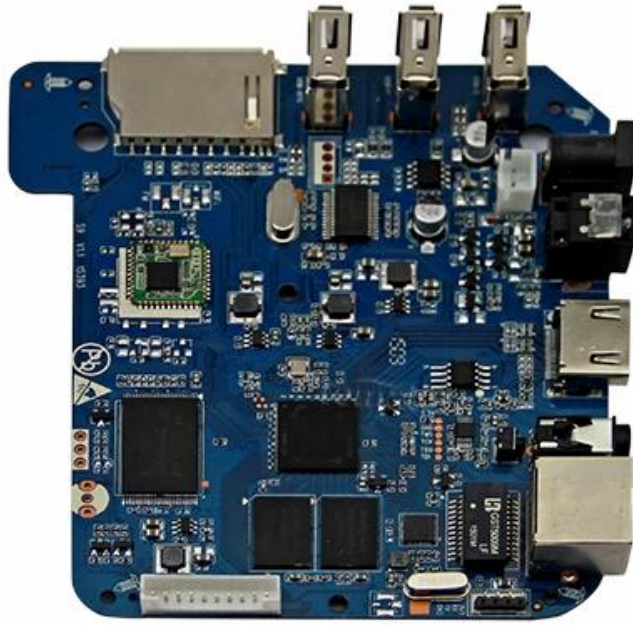

# Google Android 5.1 TV Box Chipset S905

### Amlogic S905 Quad Core S9

New! Amlogic S905 Quad Core ARM Cortex™-A53 CPU  
up to 2.0 GHz, 1GB/8GB H.265 4K2K Android 5.1 TV Box!

---

S905

1GB  
8GB

DLNA  
CERTIFIED

H.265  
HEVC

4k2k

## Picture Show

Indicator

USB\*3

SD/MMC Card

# S905

64-Bit  
Quad Core  
Cortex A53

4K

H.265  
@60fps

HDMI 2.0  
HDCP 2.2

TSMC  
28NM

DRM

**64 bit CPU,**