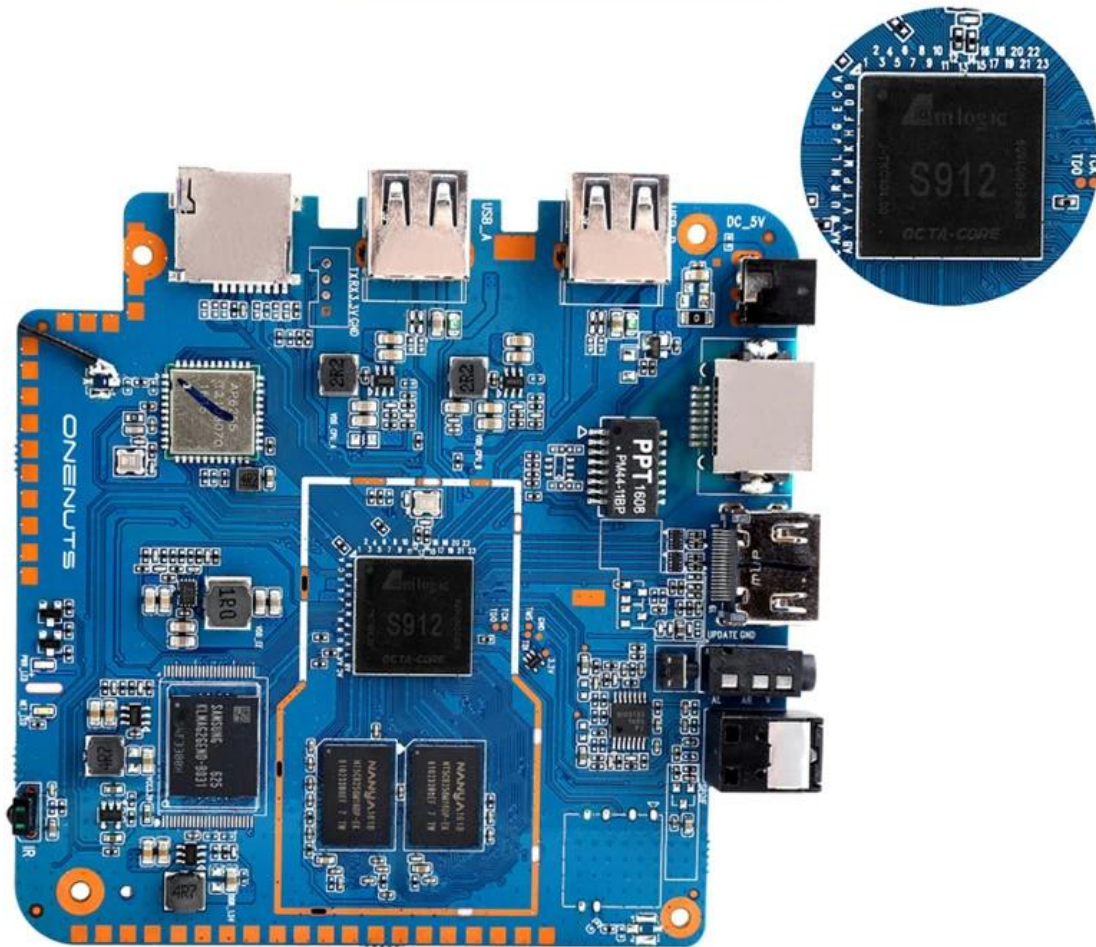

With Bluetooth headphone, enjoy your happy private world.

Young Look

Model No.	ONENUTS Nut 1
CPU	Amlogic S912 octa-core ARM Cortex A53 processor @ up to 2.0GHz
GPU	ARM Mail-T820MP3 GPU up to 750MHz(DVFS)
ROM	2GB DDR3
Internal Storage	16GB eMMC flash and SD slot up to 32GB
Video Docoder	VP9-10/H.265 up to 4Kx2K@60fps
HDMI	HDMI 2.0a up to 4K @ 60Hz with CEC and HDR support, and AV port

OTA Update

Support background auto upgrade and offer you the newest experience.

Product structure

Motherboard Show

Débloquez des possibilités de divertissement illimitées avec notre Smart Android TV Box :