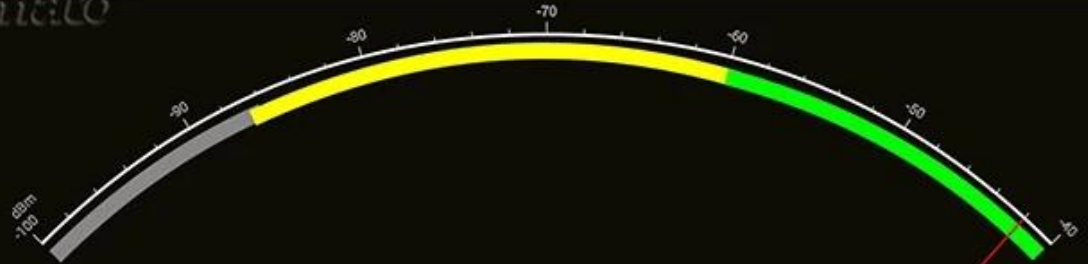

Tomato

Tomato
b8:55:10:8a:40:cc

Sound OFF

渣打银行个人贷款官方网站

Root Checker

Status: Rooted

Id: uid=0(root) gid=0(root)

Superuser: Not found

Busybox: /system/xbin/busybox

Su Location: /system/xbin/su

Sudo Location: Not found

Environment Vars.:
/sbin/
/vendor/bin/
/system/sbin/
/system/bin/
/system/xbin/

Cortex ARM Cortex-A9
1.99 GHz
Intelligent Processors by ARM

CPU Architecture	ARM Cortex-A9
Cores	4
Revision	r4p1
Clock Speed	24 MHz - 1.99 GHz
Core 0	408 MHz
Core 1	stopped
Core 2	816 MHz
Core 3	stopped
CPU Load	12 %
GPU Vendor	ARM
GPU Renderer	Mali-450 MP