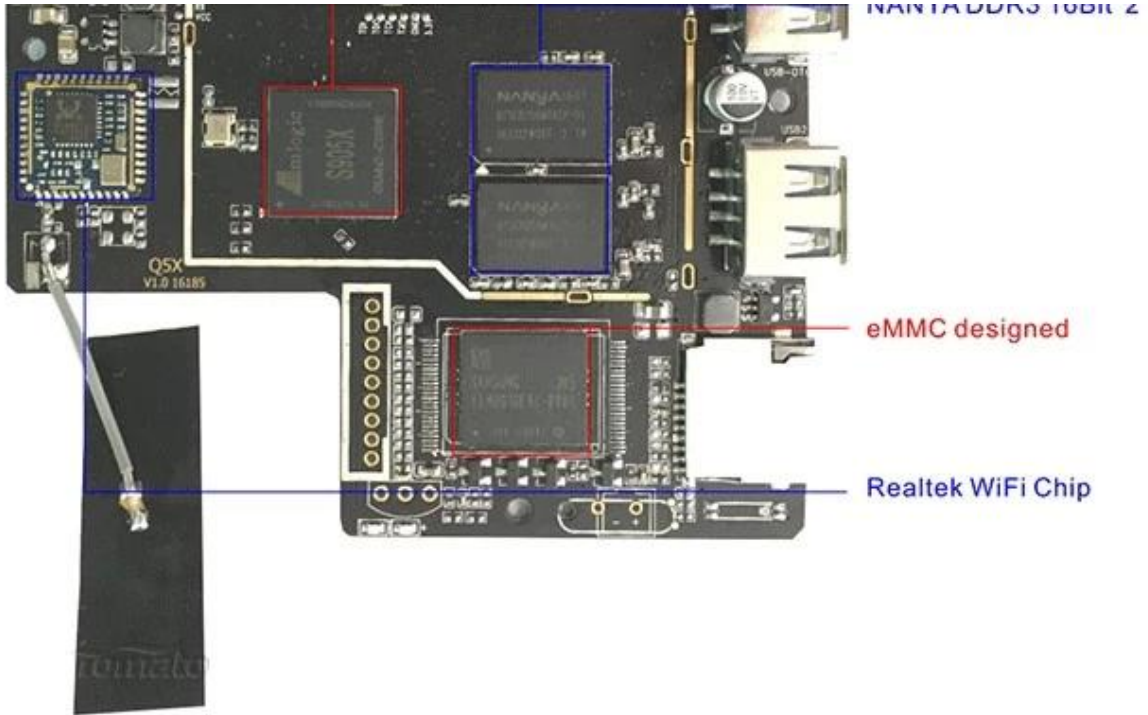

## X96 Smart Box

#### Protection circuits

Prevents from damaging box when you use the bad or wrong adapter.

Audio Amplifier

AMLogic S905X Soc

MANVA DDR3 1GB\*2