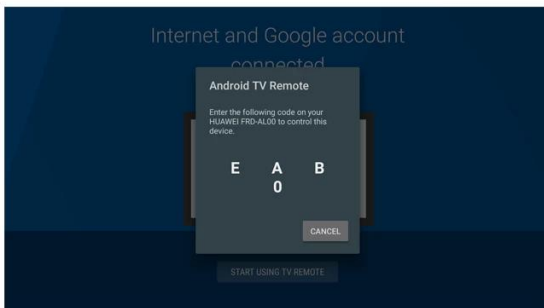

Android TV

4K Android TV set-top box
2.4G voice remote included

Think out of the box with Android TV 7.1

Connect to a world of content and entertainment at home with Nut 2. It runs on the latest Android TV 7.1 which is easy to use, supports voice controls. Catch your favorite TV shows, play games, watch the news or switch to radio. Nut 2 also recommends videos based on your personal Youtube and Google Play preferences!

Say it to search it

TV is listening, all you have to do is ask. Speak into the voice remote control, the TV Box will search for what you want. Simply press and hold the Voice control key to activate voice function, when you see the "Try saying." on the screen, speak into the Microphone, for example
"The latest action movies",
"Today's weather",
"The latest celebrity news",
etc..
You will get what you want.

Android TV Remote Control

1. Download and install "Android TV Remote Control" app from play store of android phone or tablet PC

2. Find and click device "Android TV Box"

3. Pairing phone or tablet PC with Android TV Box