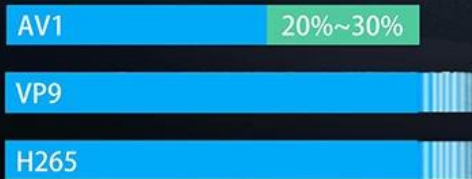

 ROM 8/16/32/64G

Android 11

Latest system, enhanced protection of user privacy

AV1

More videos for less data
AV1 is 30% better than H.265 or VP9.

4K  **HDR10+** **H.265**
HEVC

With the latest HDR10+ technology and high speed 4K processing up to 60fps playback. Bring you a lifelike viewing experience.