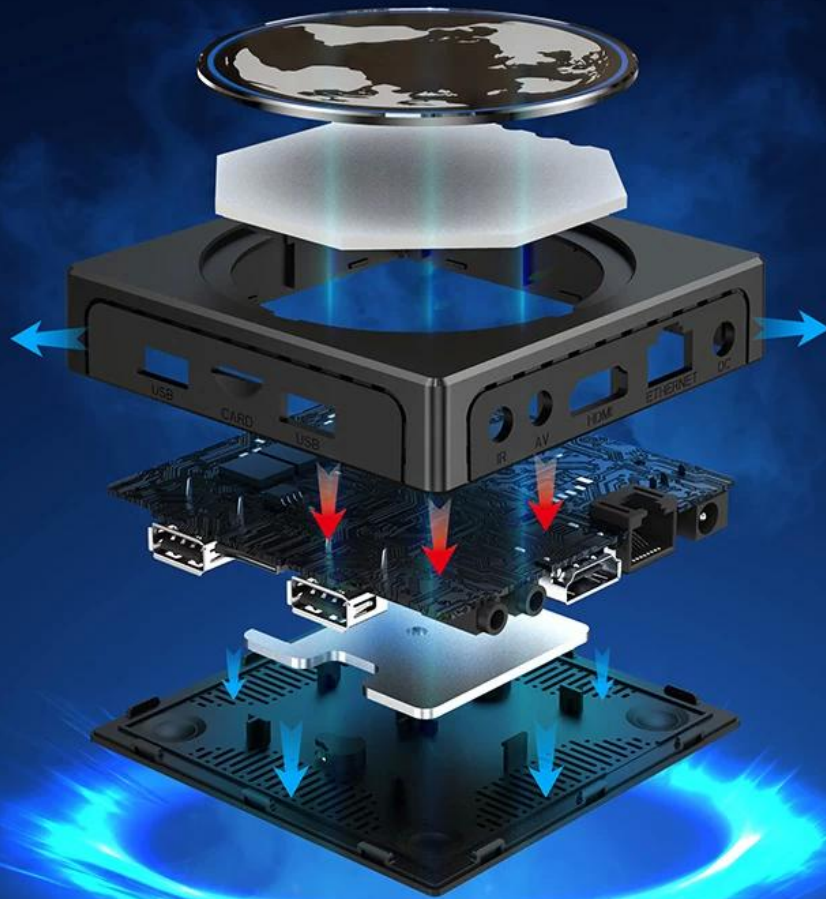

Super heat **dissipation**

Multiple vents help to dissipate the heat of machine, which is safer and more practical

4K TV Box features with HDR10+

Amlogic S905W2 Quad Core

With ARM Cortex-A35 high-performance CPU which delivers the best combination of power efficiency and performance in its class