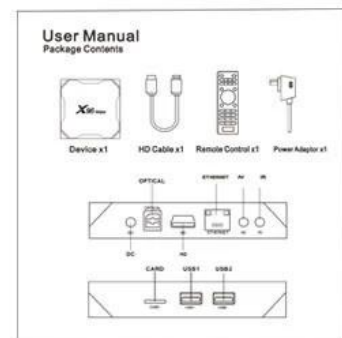

Smart Box

Améliorez votre expérience de divertissement à domicile avec le décodeur Android Onenuts Amlogic S905X2 14 nm 4K Ultra HD USB3.0. Offrant une puissante combinaison de fonctionnalités avancées et de technologie de pointe, cet appareil offre des performances et une polyvalence exceptionnelles.

1. Chipset Amlogic S905X2 avancé :

Alimenté par le chipset avancé Amlogic S905X2 14 nm, ce décodeur offre des performances fluides et efficaces, garantissant une expérience de streaming fluide.

2. Superbe résolution 4K Ultra HD :

Profitez de visuels à couper le souffle avec la prise en charge de la résolution 4K Ultra HD. Plongez-vous dans des détails nets, des couleurs éclatantes et une clarté réaliste pour une expérience visuelle inégalée.

3. Connectivité USB 3.0 rapide :