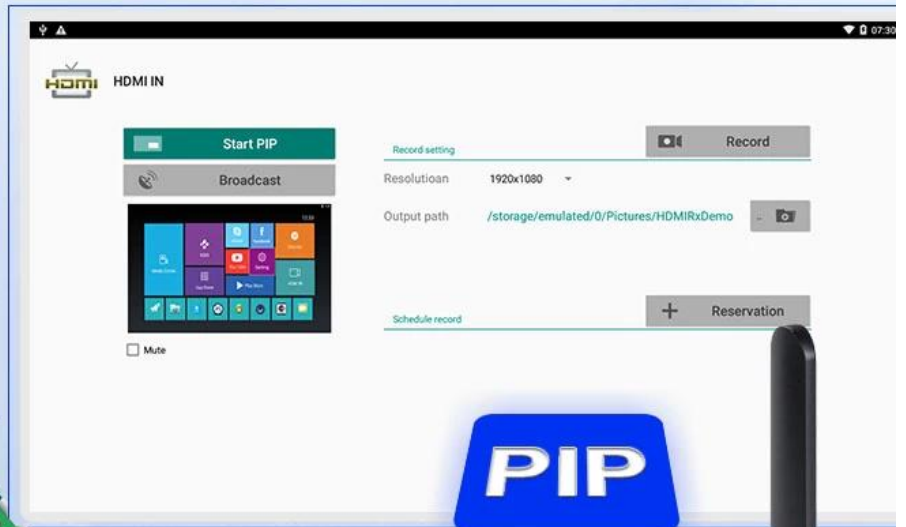

# ENHANCED COLOR

Provide a better color level, so that the viewer presents a greater degree of reality

The general color display, not bright and true, it is because the color gamut is not enough

# Selecting a Sub Display in PIP Mode

Select APP "Setting" 01

Select "Start PIP" 02

Multiple windows display content 03

Copy and burn what you want

4.0  
Bluetooth

Bluetooth 4.0 makes it easy to connect your keyboard, mouse, game console, and more