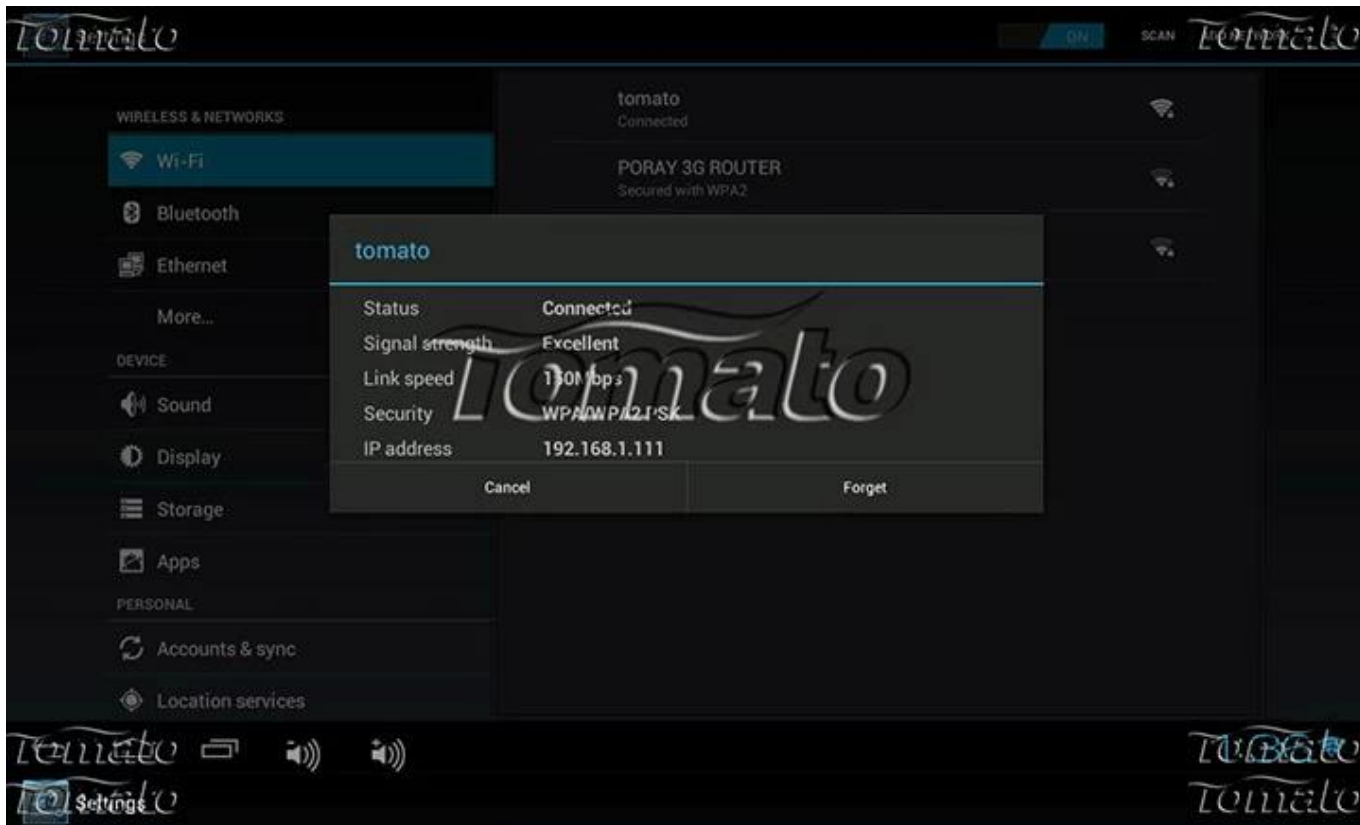

Downloads

Email

FileBrowser

Gallery

Media Center

MoviePlayer

MusicPlayer

Network

OOBE

PicturePlayer

Play Store

Popular widget

PPP-OC

screenshot

Search

Settings

Upgrade

Tomato

Tomato

WIRELESS & NETWORKS

- Wi-Fi
- Bluetooth
- Ethernet
- More...

DEVICE

- Sound
- Display
- Storage
- Apps

PERSONAL

- Accounts & sync
- Location services

Volumes

SYSTEM

Touch sounds

Digital audio output

PCM

RAW

Cancel