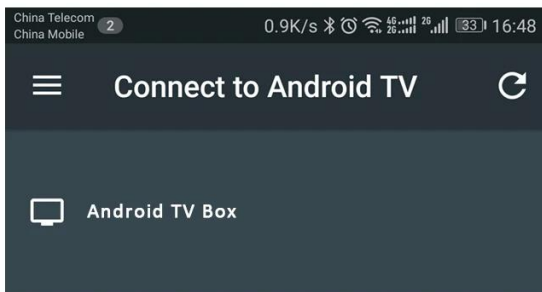

Android TV

4K Android TV set-top box
2.4G voice remote included

Think out of the box with Android TV 7.1

Connect to a world of content and entertainment at home with Nut 2. It runs on the latest Android TV 7.1 which is easy to use, supports voice controls. Catch your favorite TV shows, play games, watch the news or switch to radio. Nut 2 also recommends videos based on your personal Youtube and Google Play preferences!

Say it to search it

TV is listening, all you have to do is ask. Speak into the voice remote control, the TV Box will search for what you want. Simply press and hold the Voice control key to activate voice function, when you see the "Try saying." on the screen, speak into the Microphone, for example
 "The latest action movies",
 "Today's weather",
 "The latest celebrity news",
 etc..
 You will get what you want.

Android TV Remote Control

1. Download and install "Android TV Remote Control" app from play store of android phone or tablet PC

2. Find and click device "Android TV Box"

3. Pairing phone or tablet PC with Android TV Box