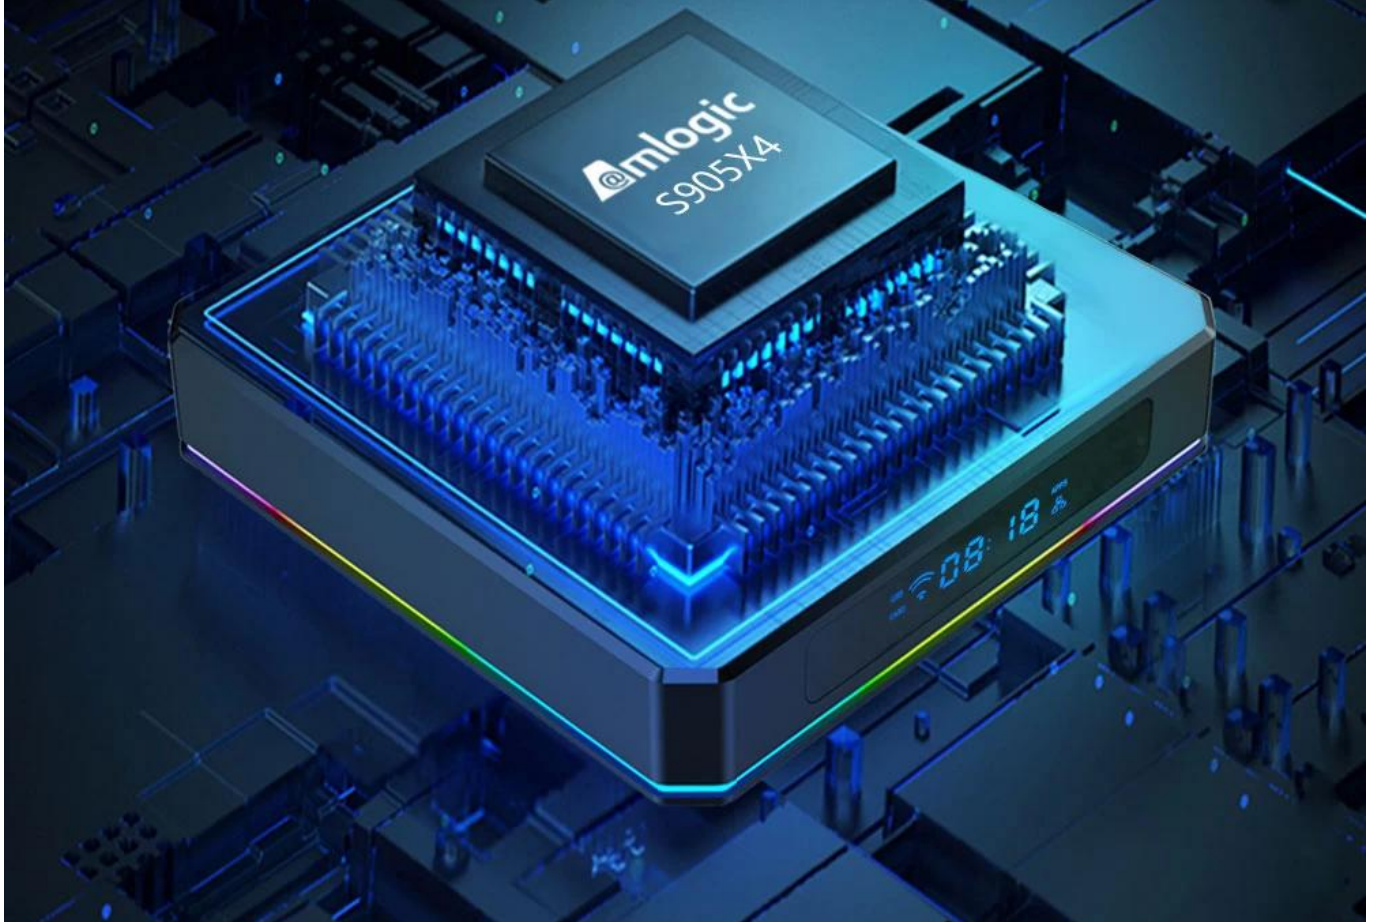

WiFi

2.4G/5G
802.11ac

BT

4.1

Amlogic Quad-core 64 bit

The S905X4 chipset is an advanced application processor with AV1 video codec, secured 4K video codec engine and HDR image processing functions.

Android 11