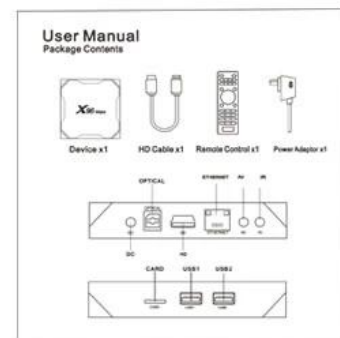

X96Max Smart Box

Améliorez votre divertissement avec notre [Boîte de télévision Android](#) avec Android 8.1. Plongez-vous dans un streaming fluide, des jeux et bien plus encore. Ce boîtier TV combine une technologie de pointe avec des fonctionnalités conviviales, offrant une expérience visuelle dynamique et immersive. Transformez votre téléviseur en hub intelligent et profitez de la commodité d'Android 8.1. Mettez à niveau votre configuration de divertissement dès maintenant et redéfinissez votre expérience TV avec notre Boîte de télévision Android.