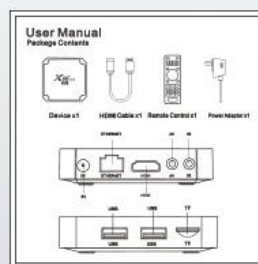

After HDR conversion

WiFi 2.4G&5G&802.11 ac

IEEE 802.11 a/b/g/n/ac compliant.

Support 20MHz,40MHz 80MHz bandwidth in 2.4GHz/5GHz band.Faster and more stable.

Package Contents

Power Adapter*1

HDMI Cable*1

Remote Control*1