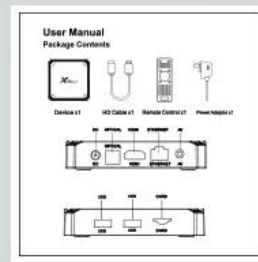

# Product specifications

# Package Contents

Power Supply\*1

HD data cable\*1

User Manual\*1

Remote Control\*1