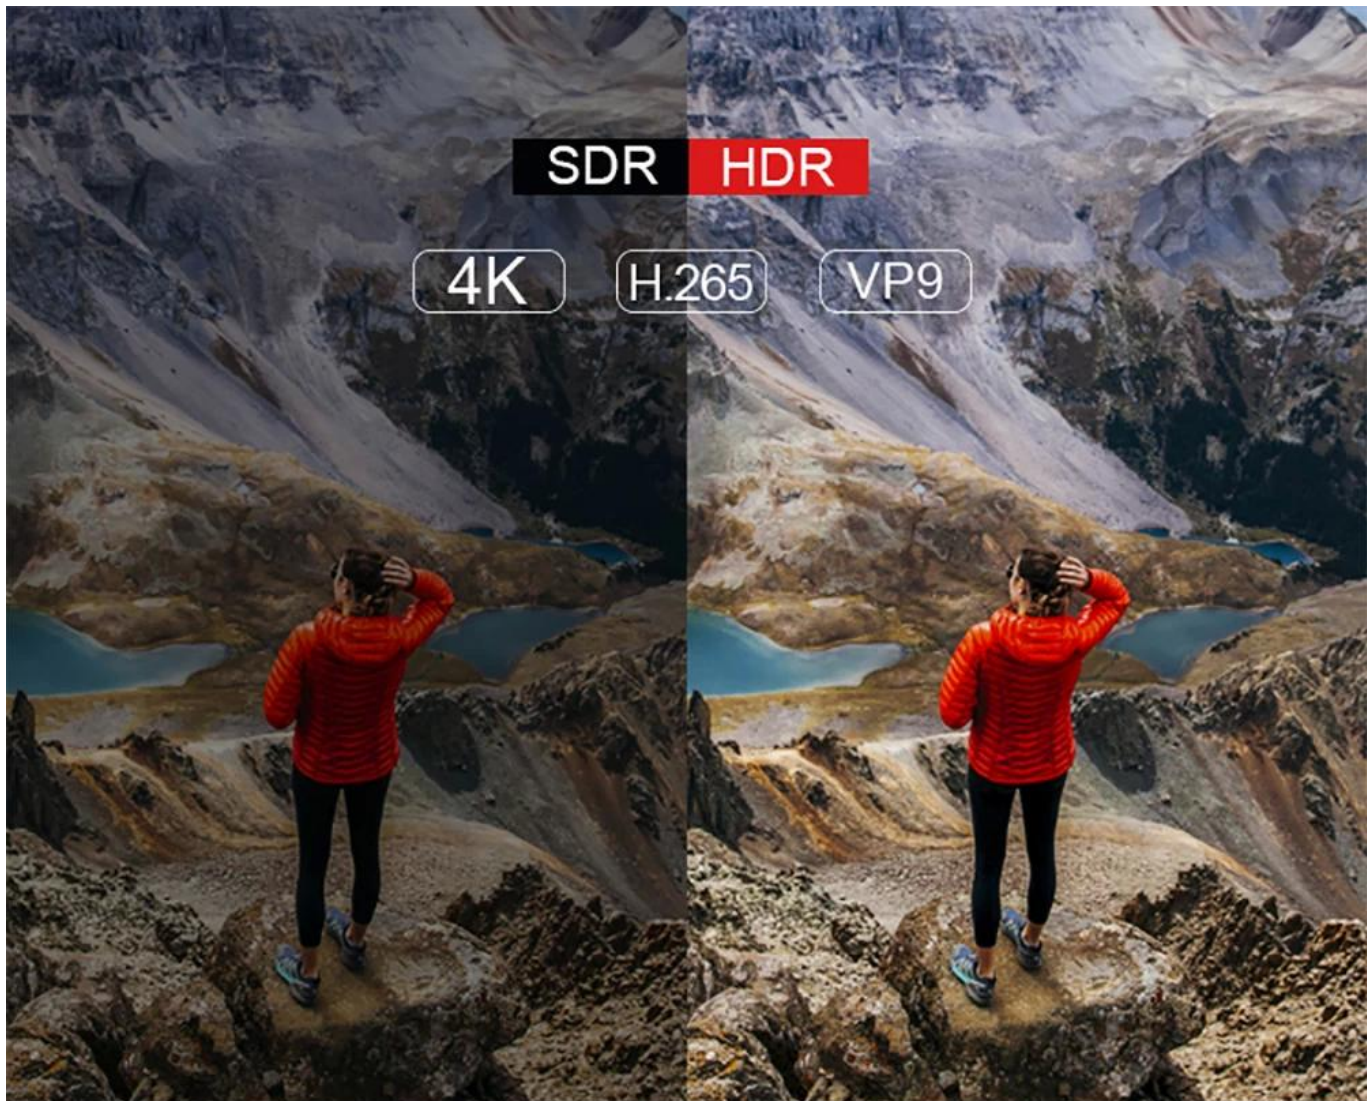

# Anti-shake

Clearer images, better visual experience

Without denoising

Other models

Our model

With 3D denoising

SDR HDR

4K