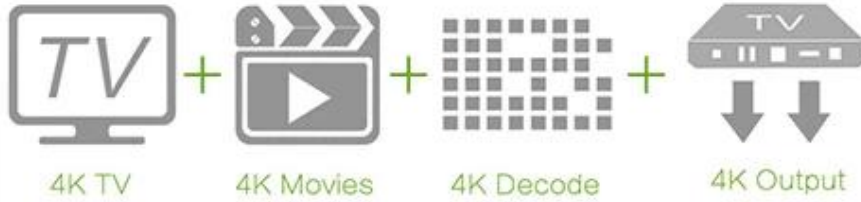

8Bit

10Bit

H.264

H.265

Enjoy box

Support HD2.0a

- 4K*2K 60Hz Resolution output
- 32 audio channel
- 1536KHz audio sampling
- Dual video stream
- Audio and video dynamic-sync