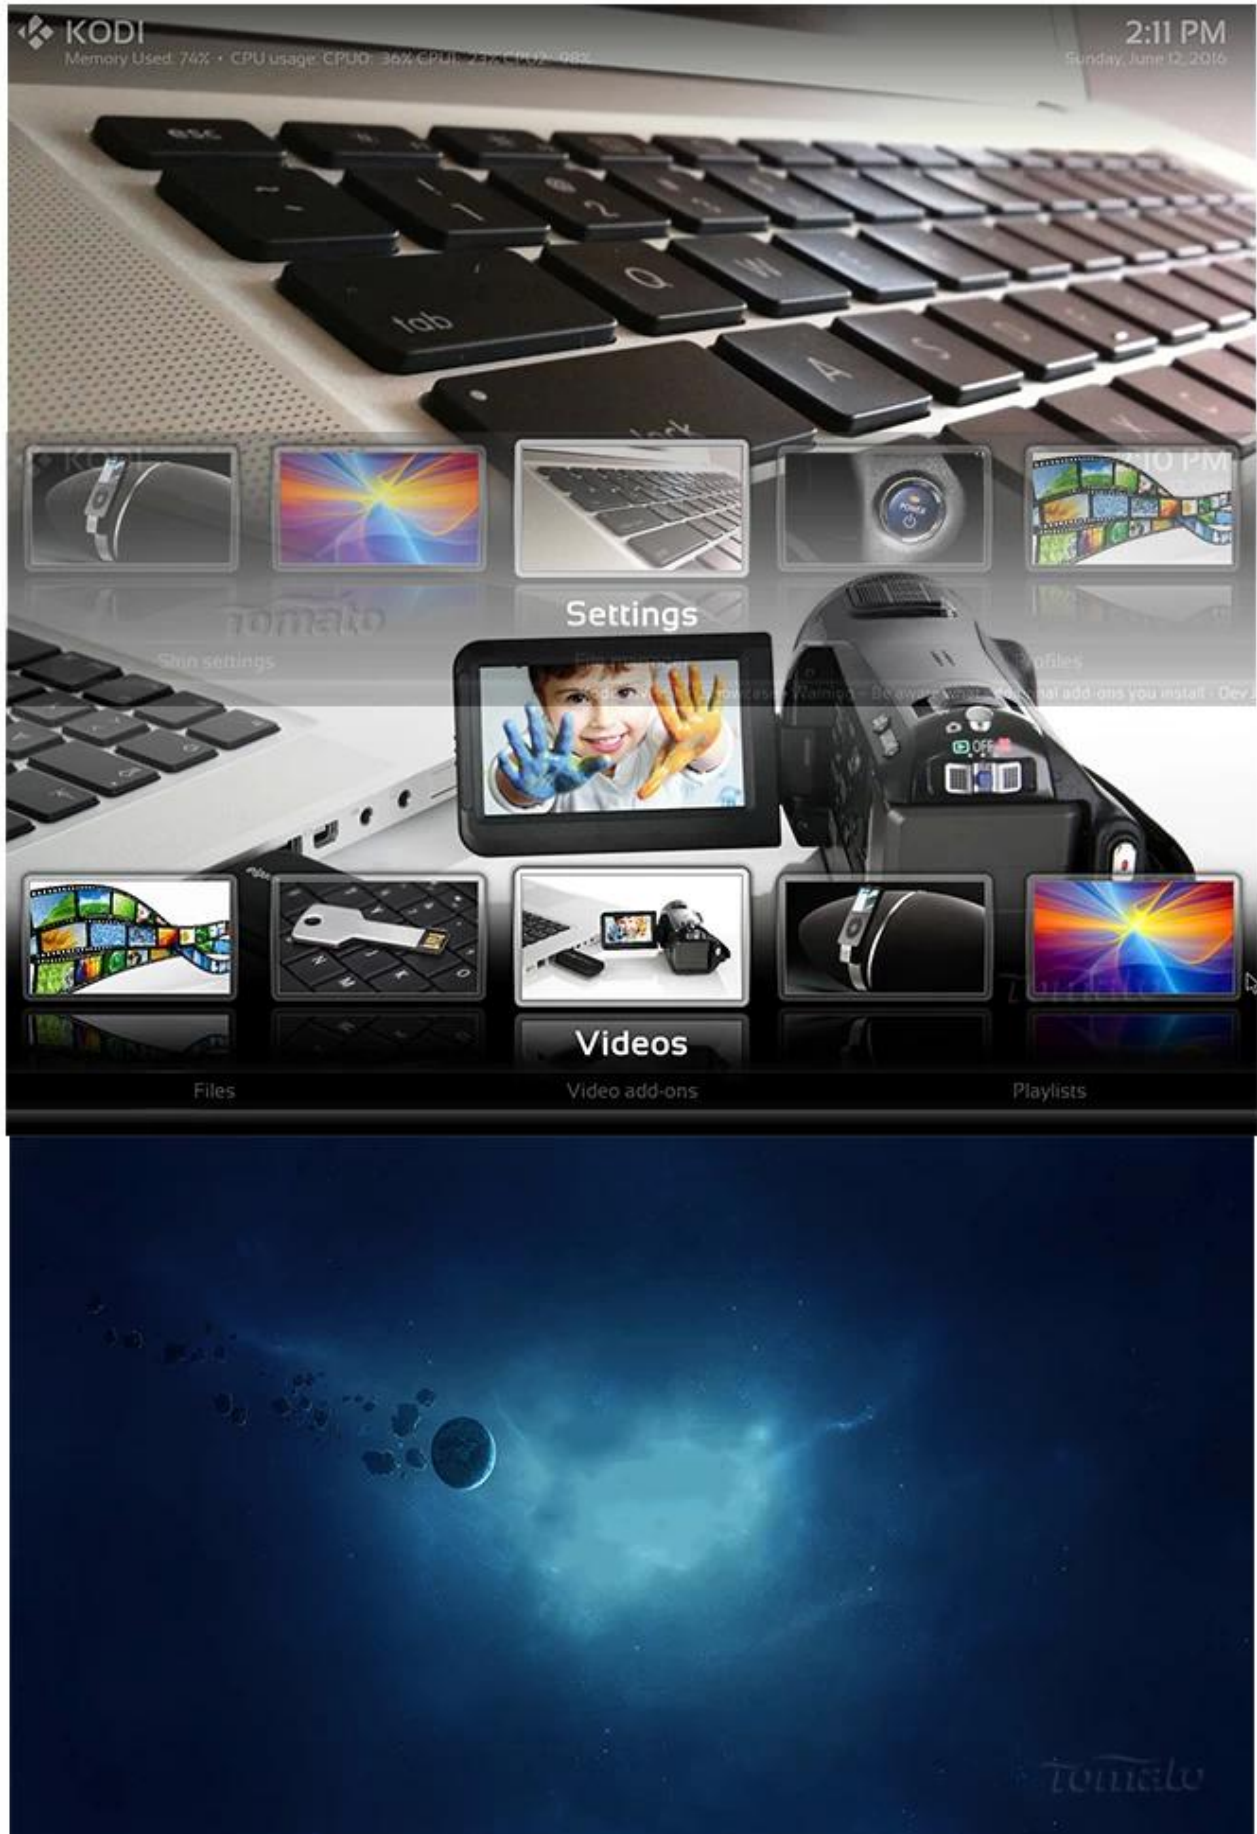

Music

63.35%

Clean Memory

Tomato

2:11 PM
Sunday, June 12, 2016

Our 1080P Streaming Media Player with the Amlogic S905X processor combines cutting-edge technology, high-definition clarity, and advanced features to deliver an immersive entertainment

experience like never before.

High-Definition 1080P Streaming Enjoy a superior streaming experience with crystal-clear 1080P resolution, delivering sharp visuals and vibrant colors for an enhanced viewing experience. Stream your favorite movies, TV shows, and videos with exceptional clarity and detail.