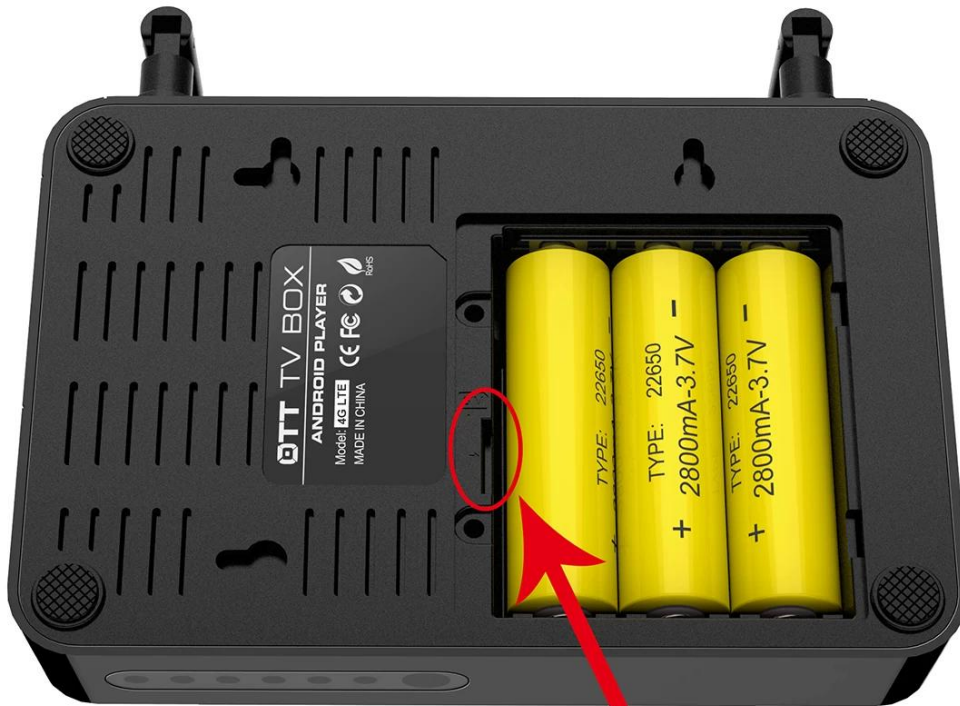

4G LTE

4G LTE

4G LTE

4G LTE

4G LTE

**4G<sup>LTE</sup>**

**Sim Slot**

**OTT TV BOX**

**4K HDR** **HDMI 2.0**  
**HDCP 2.2**

**CEC** Internal Zigbee(optional)  
Internal Rrecharge Lithium

**4G<sup>LTE</sup>**

**Android 6.0/7.0**

Elevate your home entertainment experience with our 4G LTE Android TV Box, designed to deliver exceptional performance and connectivity. Here's why it stands out: