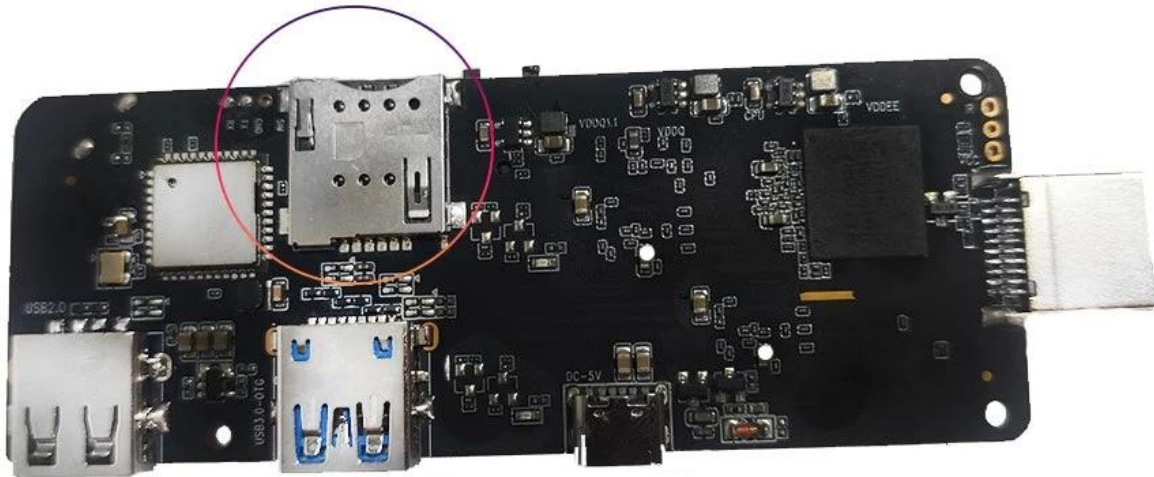

SIM card slot

The 4G LTE SIM Card Android TV Stick is a revolutionary device that combines the power of a 4G LTE SIM card with the convenience of an Android TV stick. With this device, you can turn any television into a smart TV and enjoy a wide range of entertainment options.