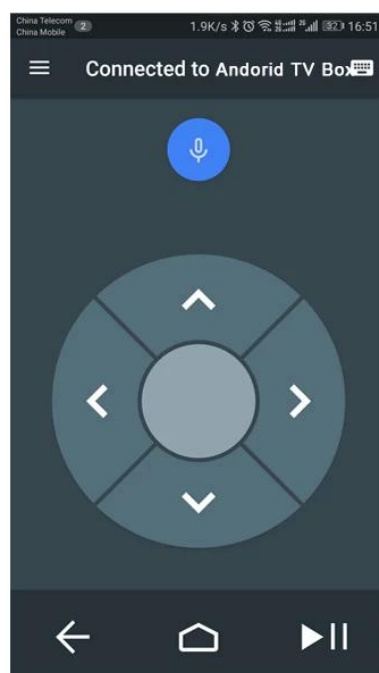

10. Install the app

11. Almost done

Android TV Remote Control

1. Download and install "Android TV Remote Control" app from play store on android phone or tablet PC

2. Find and click device "Andorid TV Box"

3. Pairing phone or tablet PC with Andorid TV Box

4. Phone or Tablet PC will be able to remote "Andorid TV Box" after pairing successfully

YouTube 4K

The screenshot shows a YouTube video player interface. At the top, the video title is "SONY 4K hdr demo video for 4k tv-2160p" with a "4K Eye" icon and "Published on Mar 13, 2017" and "2,522,442 views" with a "4K" badge. A technical information box is overlaid on the video, displaying the following data: