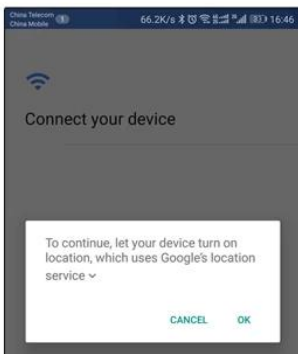

3. Getting started

4..Choose your device and connect your device

5.Input "Verify code" on phone or Tablet PC.

6. Conect your device

7. Connect your device

8. Choose an account

9. copying your Google Account and data

10. Install the app

11. Almost done

Android TV Remote Control

1. Download and install "Android TV Remote Control" app from play store on android phone or tablet PC

2. Find and click device "Andorid TV Box"