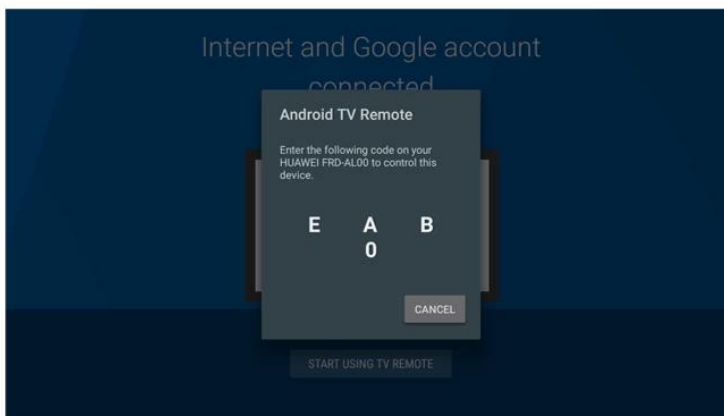

10. Install the app

11. Almost done

Android TV Remote Control

1. Download and install "Android TV Remote Control" app from play store on android phone or tablet PC

2. Find and click device "Andorid TV Box"

3. Pairing phone or tablet PC with Andorid TV Box

4. Phone or Tablet PC will be able to remote "Andorid TV Box" after pairing successfully

YouTube 4K

The screenshot shows a YouTube video player interface. At the top, the video title is "SONY 4K hdr demo video for 4k tv-2160p" with a "4K Eye" icon and "Published on Mar 13, 2017" and "2,522,442 views" with a "4K" badge. A technical information box is overlaid on the video, displaying the following data: