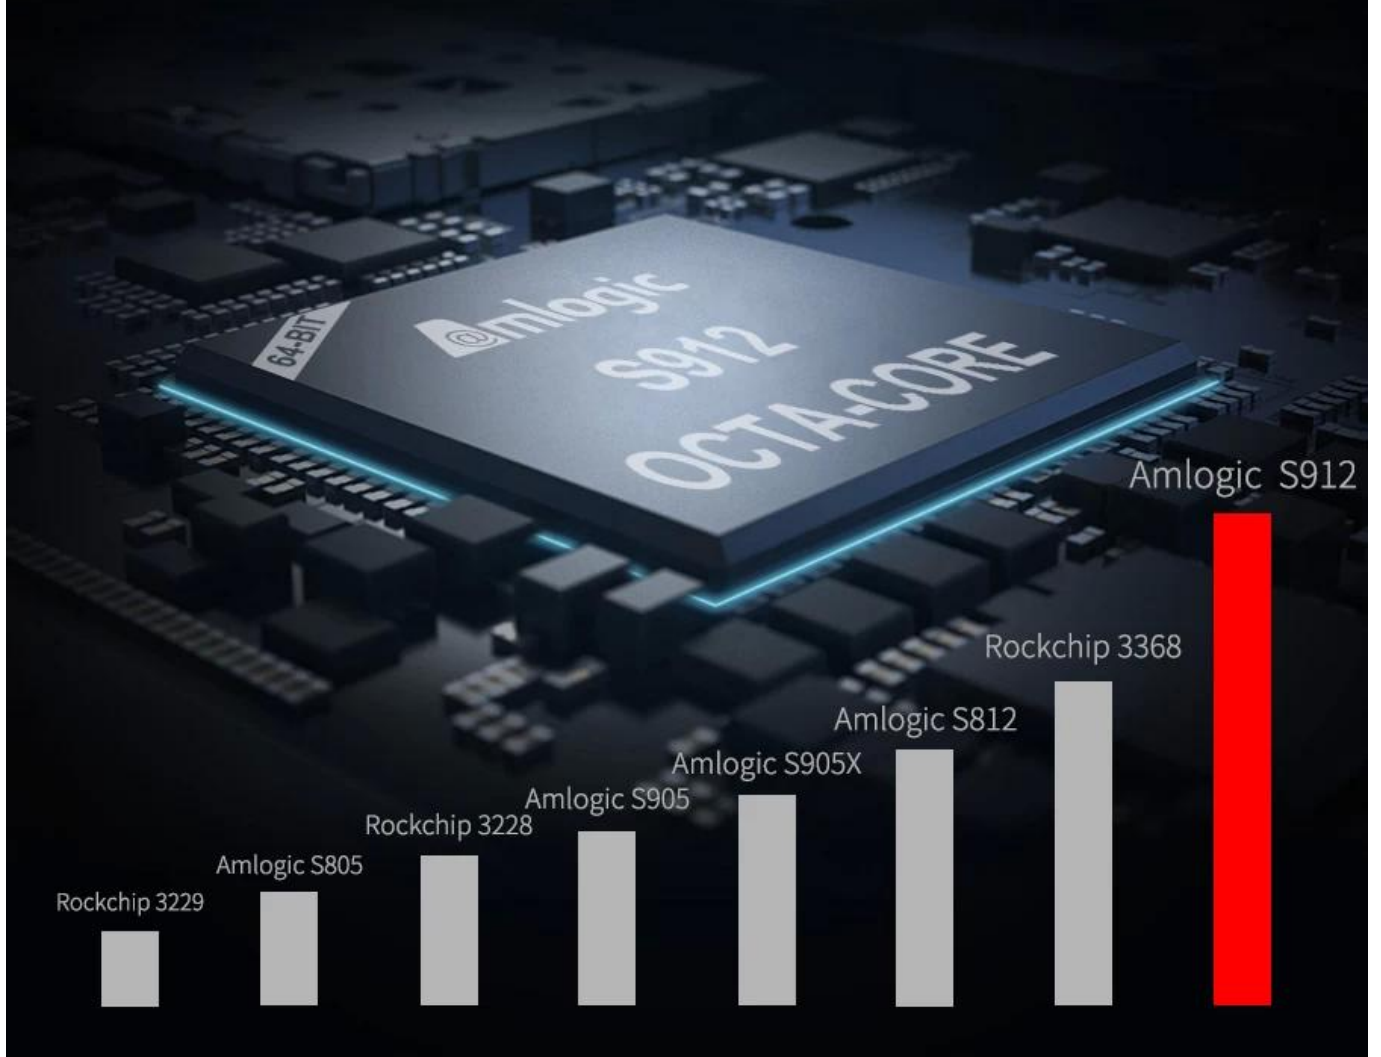

NETFLIX HD

MAG25X Stalker

StbEmu applications can be compatible with most MAG25X stalker protocols

Amlogic S912 With the most High-End chipset !

3GB
RAM

+

16/32GB
eMMC

EVERYTHING POPS WITH HDR