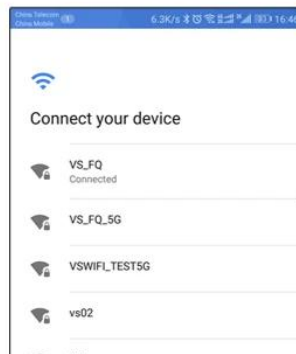

3. Getting started

4..Choose your device and connect your device

5.Input "Verify code" on phone or Tablet PC.

6. Conect your device

7. Connect your device

8. Choose an account

9. copying your Google Account and data

10. Install the app

11. Almost done

Android TV Remote Control

1. Download and install "Android TV Remote Control" app from play store on android phone or tablet PC

2. Find and click device "Andorid TV Box"