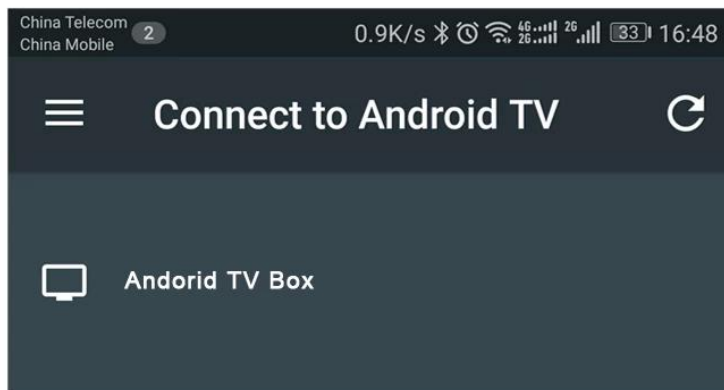

10. Install the app

11. Almost done

Android TV Remote Control

1. Download and install "Android TV Remote Control" app from play store on android phone or tablet PC

2. Find and click device "Andorid TV Box"

3. Pairing phone or tablet PC with Andorid TV Box

4. Phone or Tablet PC will be able to remote "Andorid TV Box" after pairing successfully

YouTube 4K

The screenshot shows a YouTube video player interface. At the top, the video title is "SONY 4K hdr demo video for 4k tv-2160p" with a "4K Eye" icon and "Published on Mar 13, 2017" and "2,522,442 views" with a "4K" badge. A technical information box is overlaid on the video, displaying the following data: