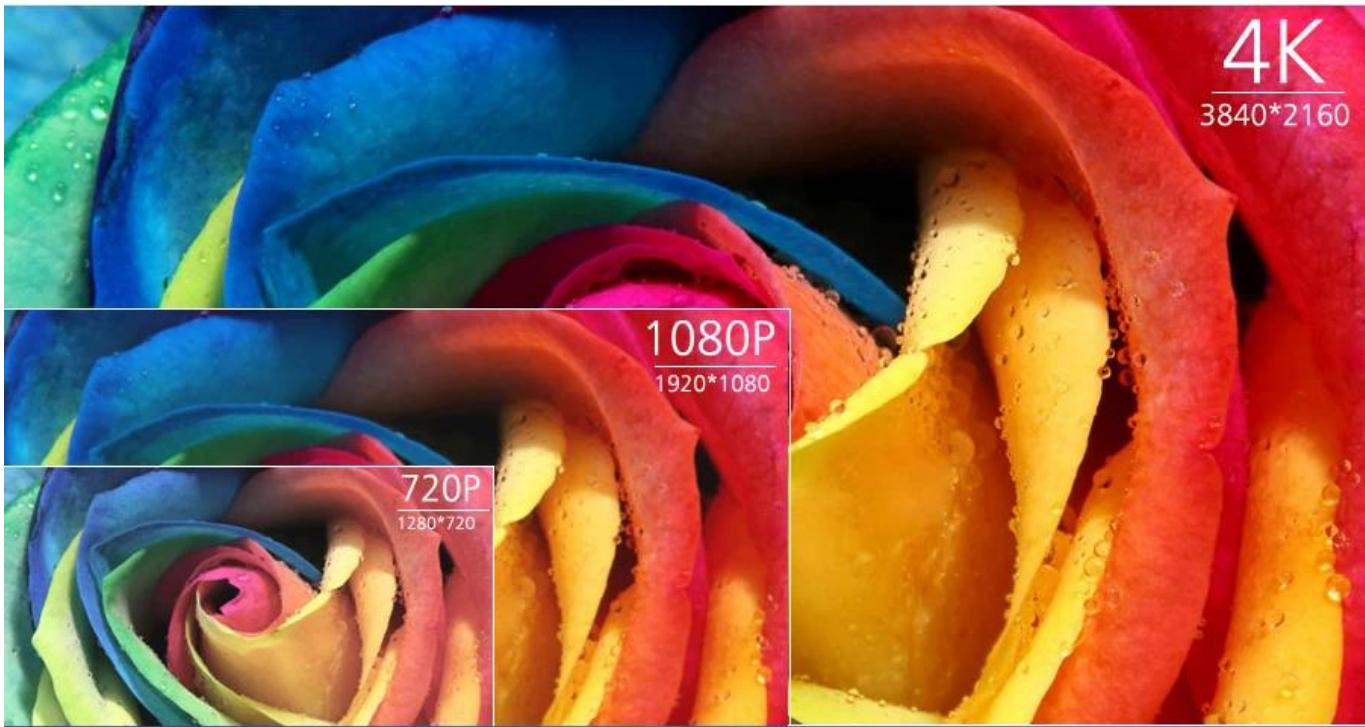

EVERYTHING POPS WITH HDR

Now it is time to have HDR on your TV with more realistic image, better contrast, brighter and more colorful than before.