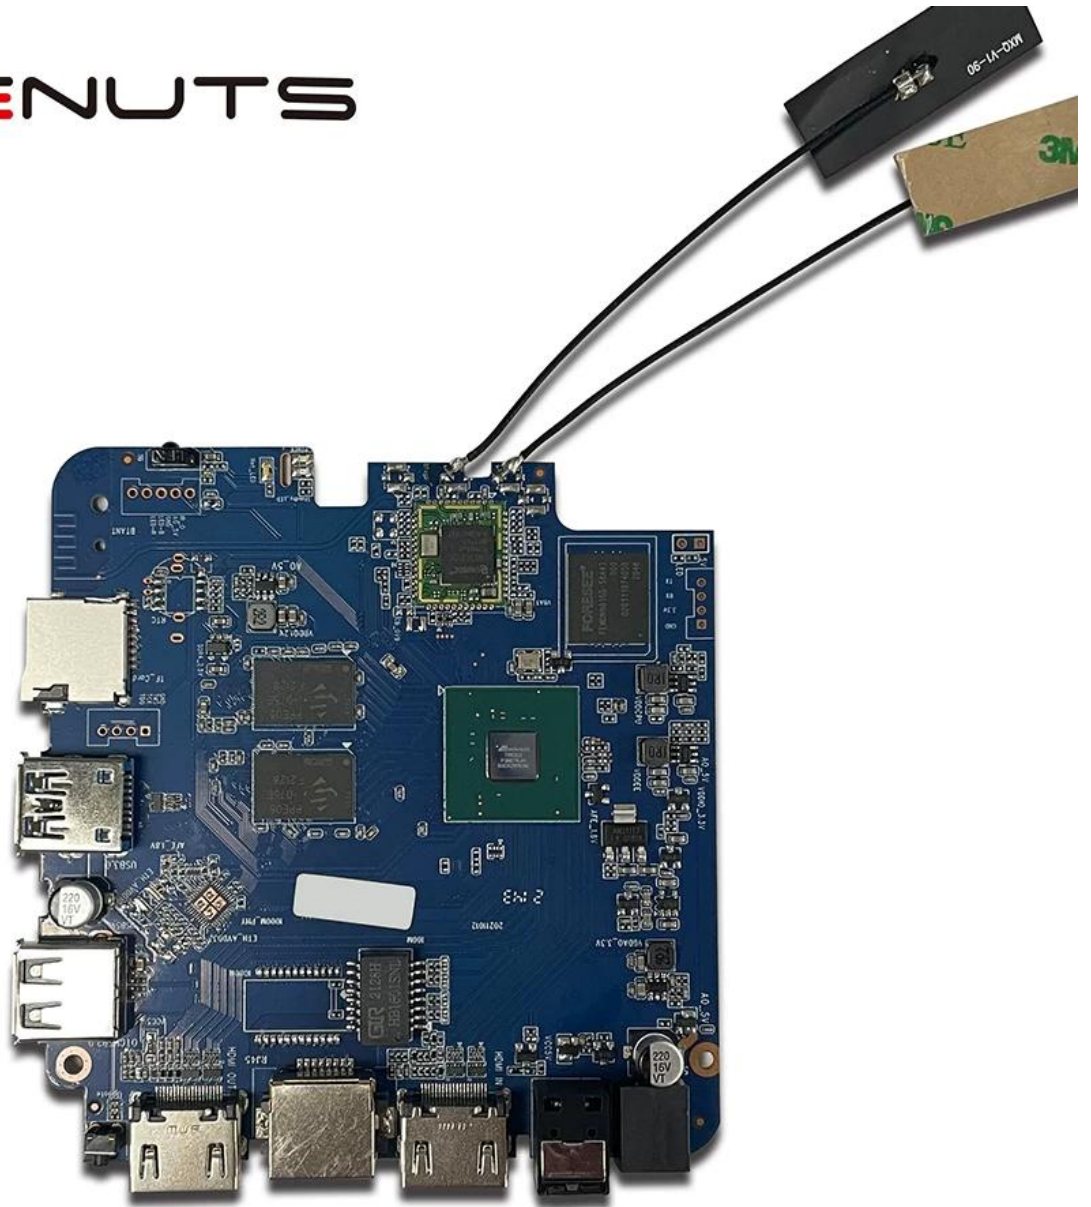

ONENUTS

Multi-core 32/64-bit CPU and 3D GPU with high performance	Powerful multimedia processing capability, supporting all mainstream video decoding including 8K/4K 10-bit AV1/H.265/VP9/AVS2	Supports all mainstream HDR standard including Dolby Vision, HDR10 and HLG	Unique Trulife picture quality enhancement engine, offering theater-like visual effect	Complete production-ready security solution, supporting secure boot, secure OS and mainstream DRMs
Ultra-high performance and ultra-low power consumption	Ultra-high SoC integration and rich peripheral interfaces	Complete IP license, including Dolby, DTS, etc.	Supports screen projection technology like DLNA, Miracast etc.	Provides mature turn-key solution for both split and AIO smart TV

Welcome to the world of superior entertainment brought to you by our 4K HD Android TV Box.