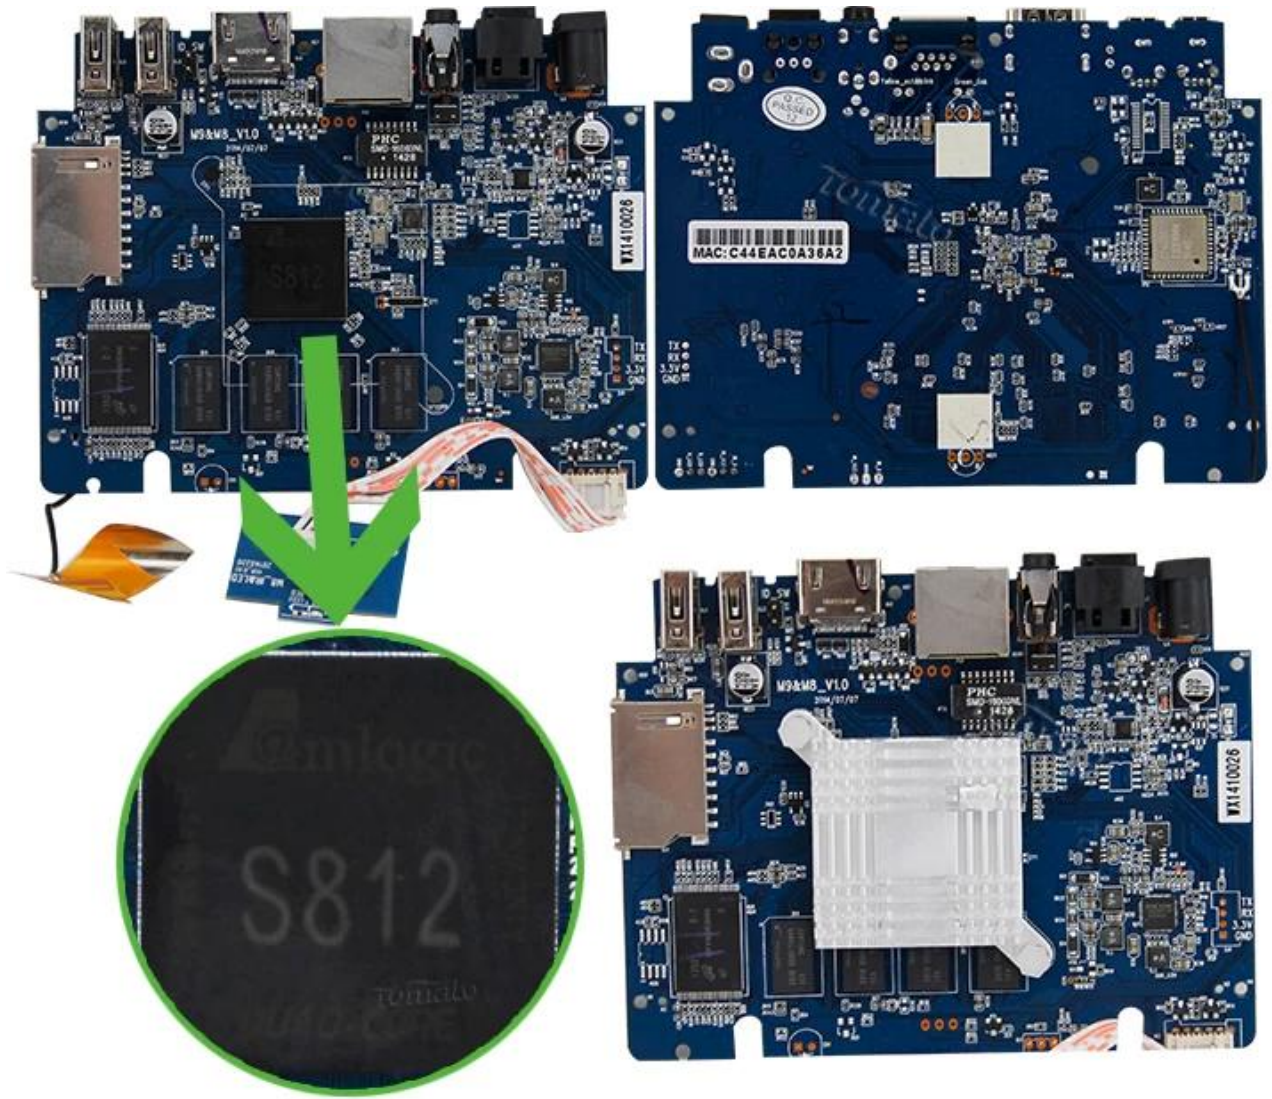

4K Media Player the First Amlogic S812 Quad Core Smart TV Box Fully Decode Both H264 & 265 TM8S

Hardware Specifications

Model No.	TM8S
CPU	Amlogic S812 Quad Core Cortex-A9r4 2.0GHz
GPU	Octo-Core Mali™-450MP GPU
FLASH	8GB NAND FLASH

What's in the box ?

1*4K Media Player

1*HDMI Cable

1*Remote Control

1*Power Adapter

1*User Manual

Picture Show

06:18 Friday, Nov 7

Other

Network

Display

Advanced

Other

Model number :
M8S

System Update

Android version :
4.4.2