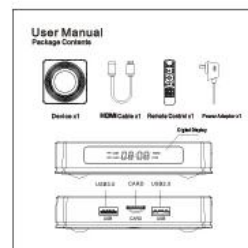

# Various Interfaces

Various interfaces such as HDMI, LAN, USB, etc. which bring you a smart and colorful enjoyment.

## Package Contents

Power Supply\*1

HD data cable\*1

User Manual\*1

Remote Control\*1

Our 4K Smart Android TV Box with Amlogic S905X4 and Android 11 is designed to transform your living room into an entertainment hub. Here's why it's the ultimate choice for your home: