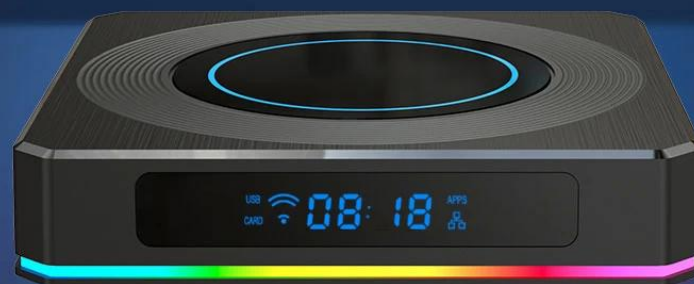

Ultra high quality

Ultra-high-definition 4K resolution with a new generation of HDR image quality engine. Rich details display to let you see the world more clearly. 8K video decoding engine supported, which bring you more exciting content.

SDR

4K