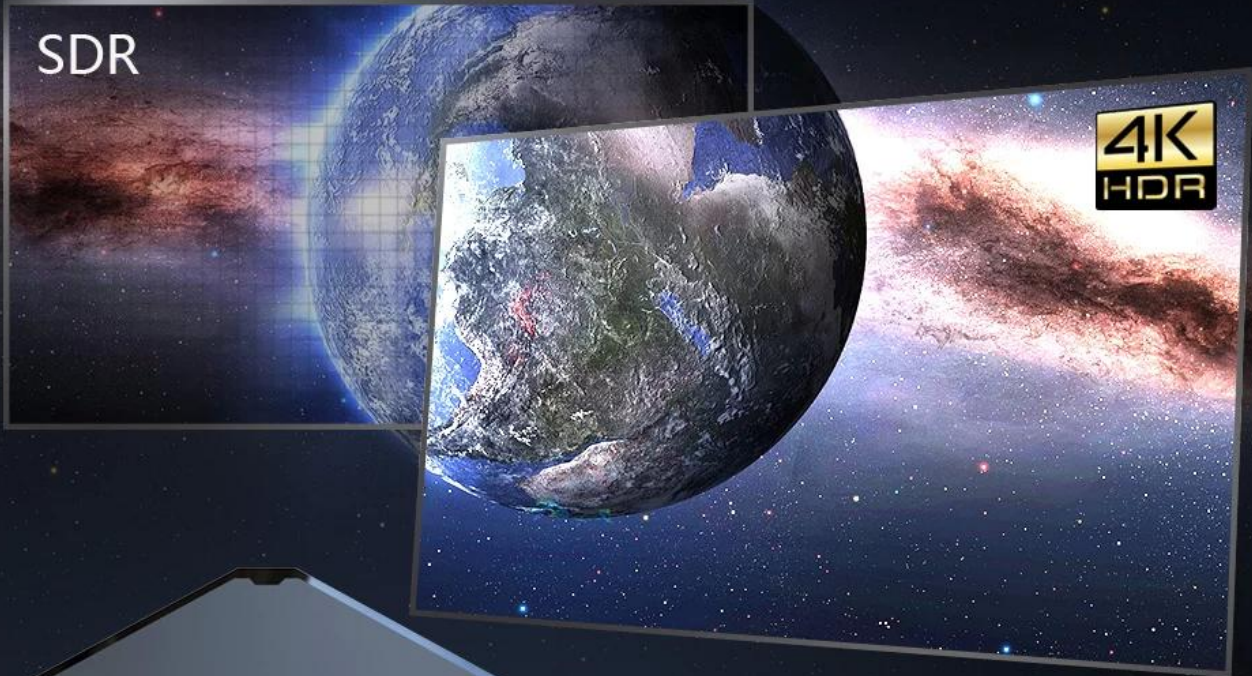

Android 9.0

High quality output, Powerful graphics processor, Stable performance

Support HDR

HDR offers a deeper , more life-like display, which boosts 4K and gives you even greater color and contrast.

H.265