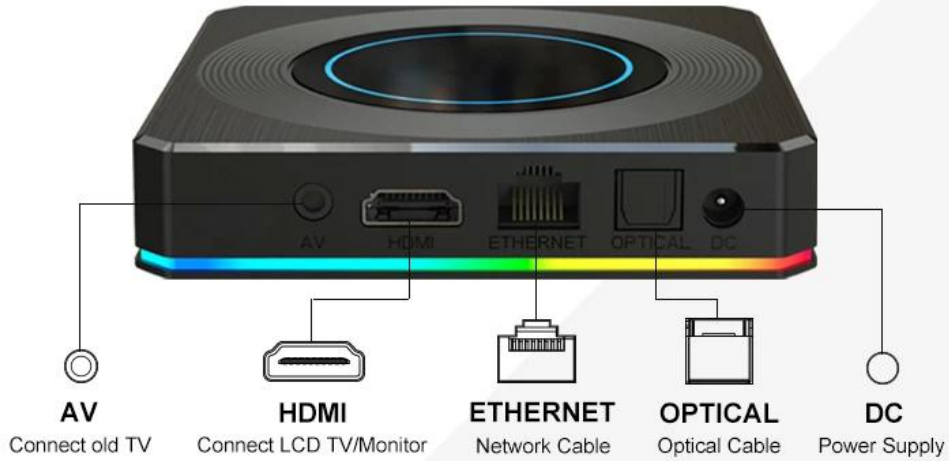

Various interfaces such as HDMI, LAN, USB, etc. which bring you a smart and colorful enjoyment.

Package Contents

Power Supply*1

HD data cable*1

User Manual*1

Remote Control*1

Transform your TV into a smart entertainment hub with the Amlogic S905X4 Best Android 11 Smart TV Box. Here's why it's the ultimate streaming media player for your home: