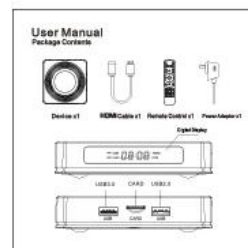

Various interfaces such as HDMI, LAN, USB, etc. which bring you a smart and colorful enjoyment.

Package Contents

Power Supply*1

HD data cable*1

User Manual*1

Remote Control*1

Transform your TV into a smart entertainment hub with the Amlogic S905X4 Best Android 11 Smart TV Box. Here's why it's the ultimate streaming media player for your home: