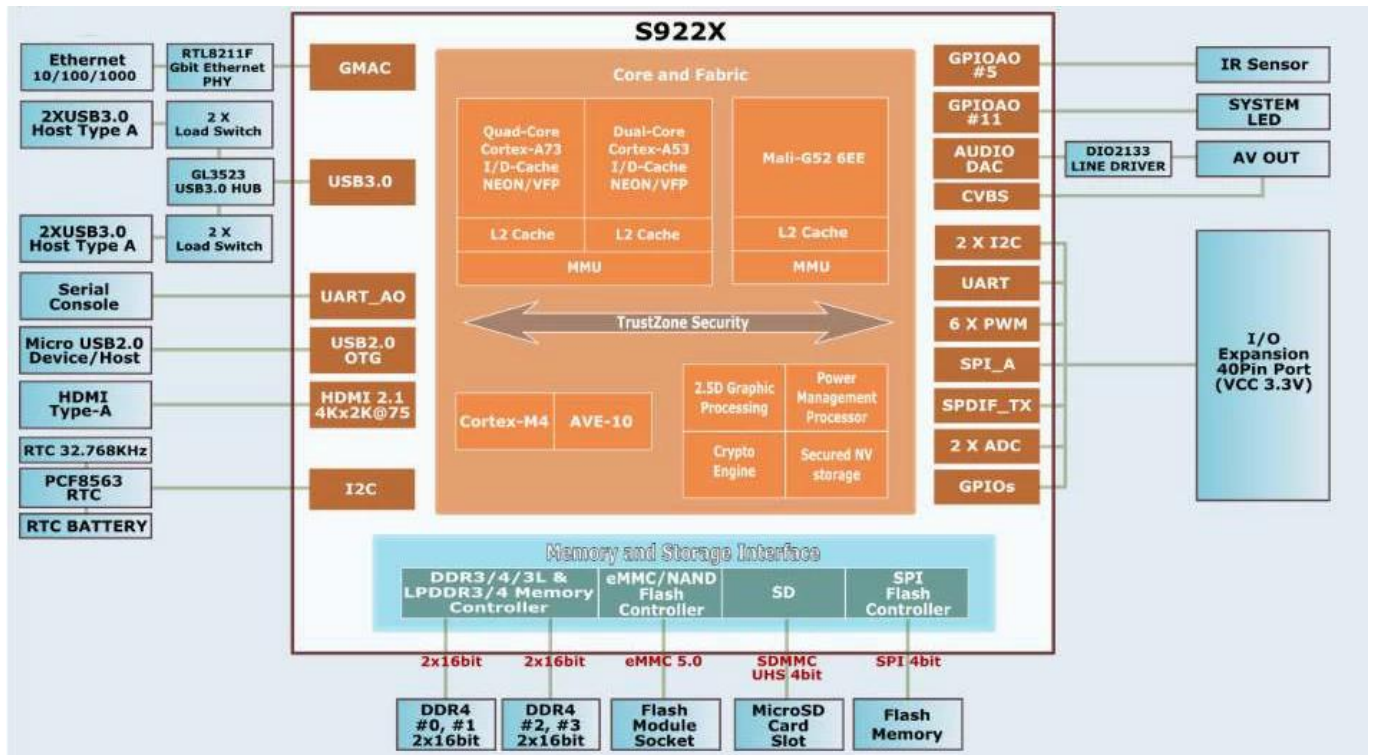

ONENUTS

Transform your TV into a smart hub of entertainment with the Amlogic S922X Android 9.0 Smart TV Box. Engineered with cutting-edge technology, this set-top box delivers exceptional performance and versatility for all your multimedia needs.