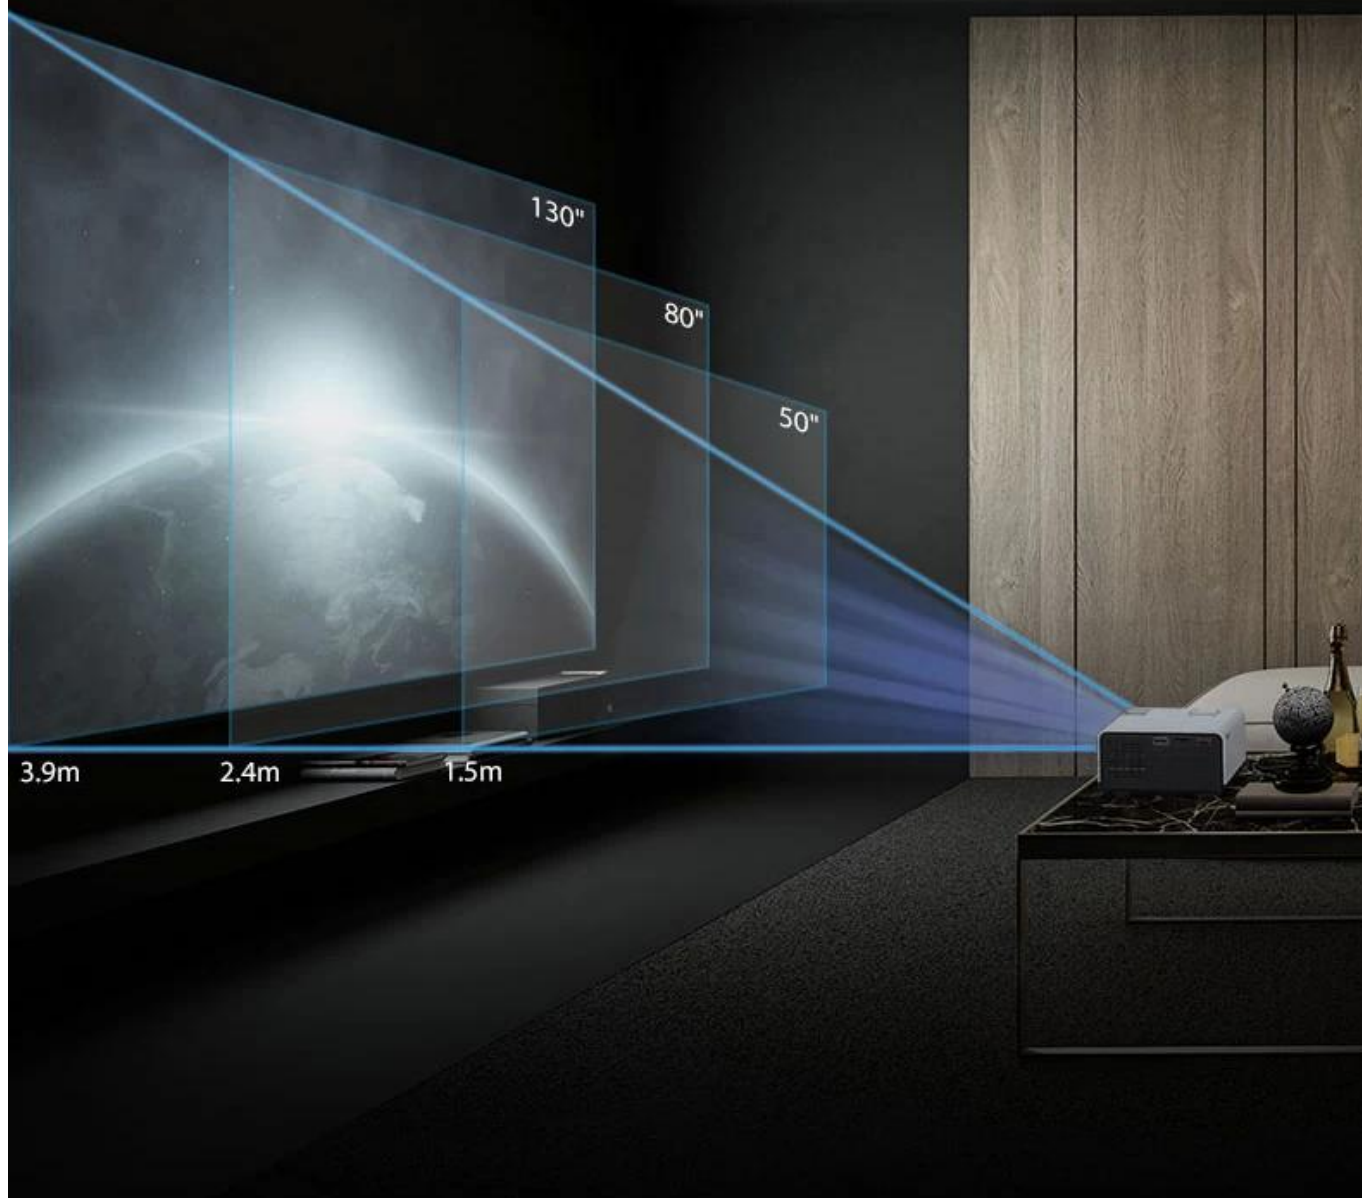

Mirror screen

Hi-fi speaker

BT

# 100 inch huge screen at 3 meters

High definition cinema experience