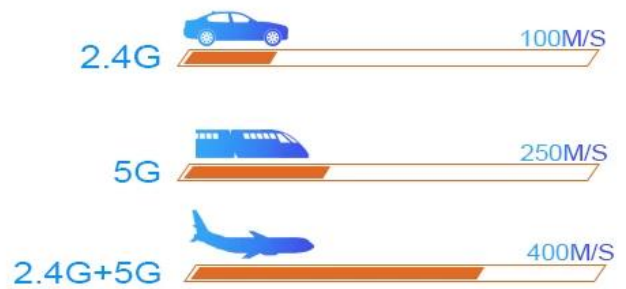

Dual frequency WiFi