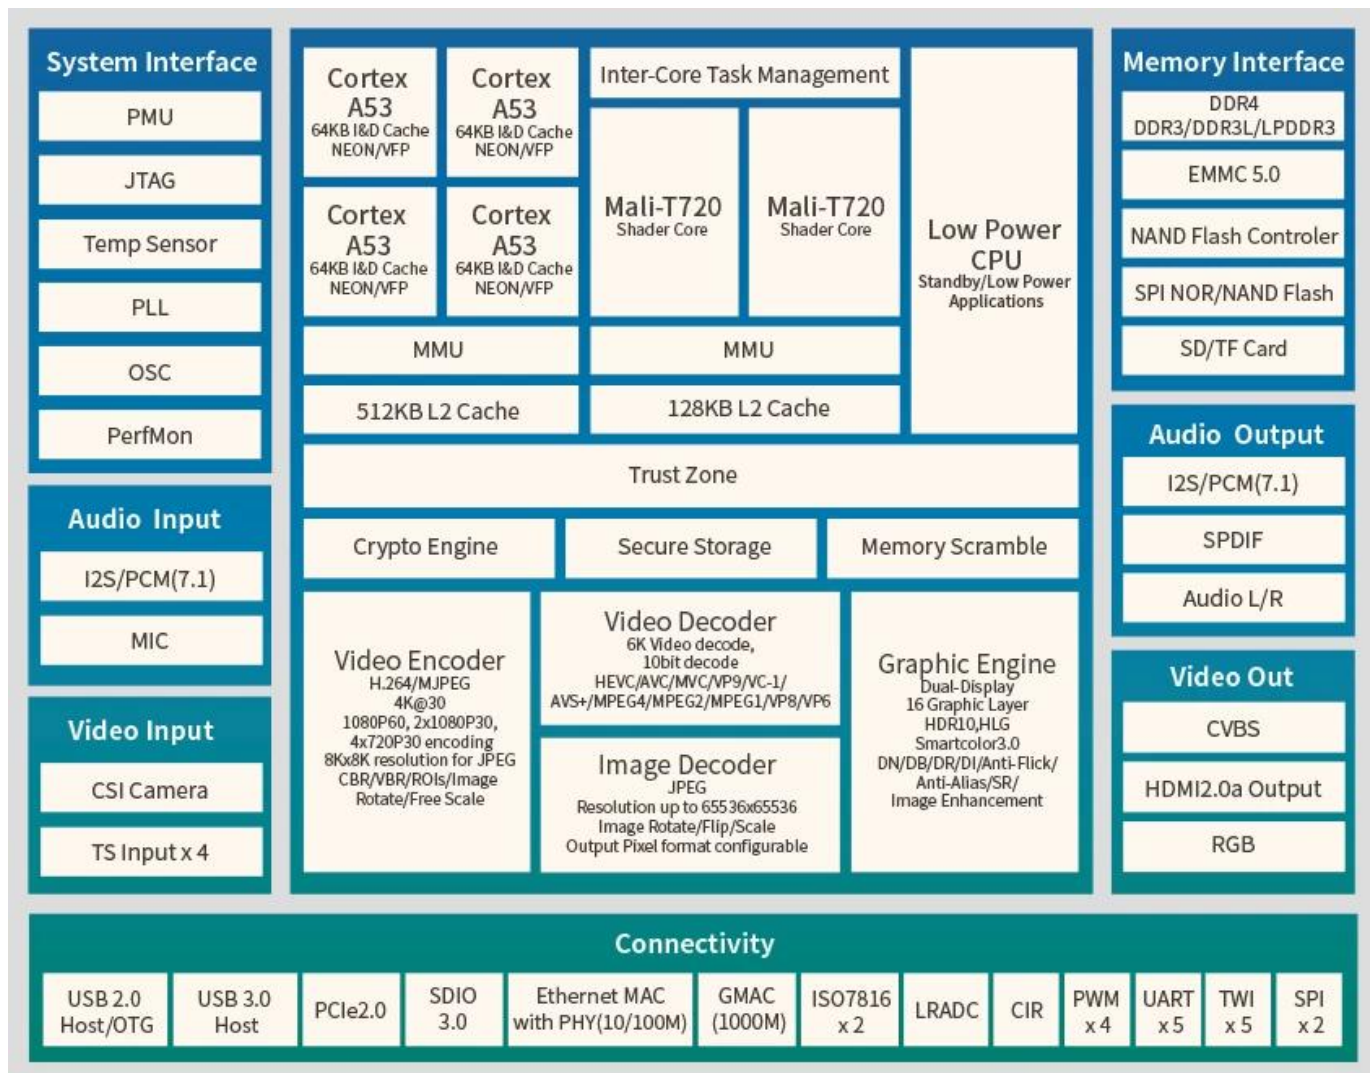

# Android 9.0 TV Box Allwinner H6 Chip 4GB 32GB with LED Display Dual Band WiFi LAN Bluetooth USB3.0

## Specifications

|                  |   |
|------------------|---|
| Model No.        | Allwinner H6 Android 9.0 TV Box                   |
| CPU              | Allwinner H603 Quad-core 64-bit ARM Cortex™ - A53 |
| GPU              | High-performance multi-core GPU Mali T720         |
| ROM              | DDR3: 4GB/2GB                                     |
| Internal Storage | eMMC: 32GB(Option: 16GB/64GB)                     |
| OS               | Android 9.0                                       |
| WiFi             | IEEE 802.11 b/g/n/ac; 2.4G/5G 2*2 mimo            |
| Bluetooth        | Bluetooth 4.1 +HS; Support Voice Remote           |

## Many ports Major possibilities

packs a lot of connectivity into a small space  
easily connect to your hdtv

1. POWER SWITCH

2 . DC 5V

3 . OPTICAL

4 . HDMI IN

5 . HDMI OUT

6 . ETHERNET