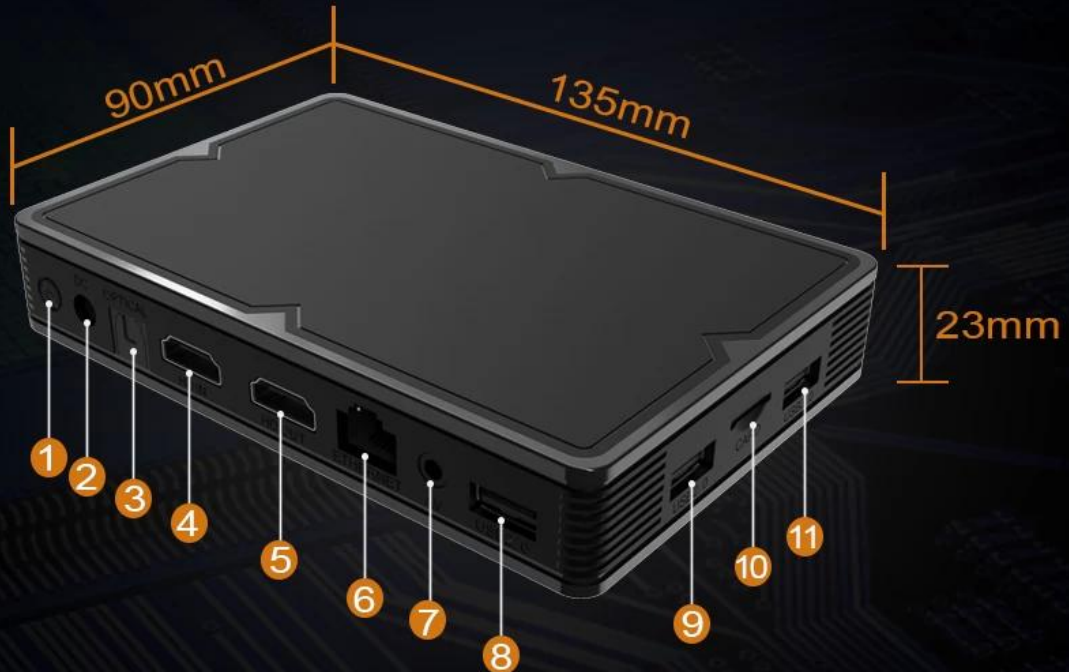

I/O	
1*HDMI	One HDMI 2.0a TX
1*AV OUT	486i/576i standard definition output
3*USB	1* USB 3.0 1* USB 2.0 1* USB2.0 OTG
1*OPTICAL	One Optical output
1*RJ45	Ethernet Interface;Support 10/100M
1*HDMI IN	One HDMI 1.4 TX input
1*TF CARD	Support 4GB/8GB/16GB/32GB/64GB
Power	DC 5V/2A LED indicator. Working: blue
Others	
Image	HD JPEG, BMP, GIF, PNG, TIF
Language	English French German Spanish Italian etc multilateral languages
Option	Browse all video websites, support Netflix,Hulu,Flixster,Youtube, etc. Apps download freely form android market, amazon app store etc. Local Media playback, Support HDD, U Disk , TF Card.

Many ports Major possibilities

packs a lot of connectivity into a small space
easily connect to your hdtv

1. POWER SWITCH

2 . DC 5V

3 . OPTICAL

4 . HDMI IN

5 . HDMI OUT

6 . ETHERNET

7 . AV

8 . USB2.0 OTG

9 . USB2.0

10 . TF CARD

11 . USB3.0