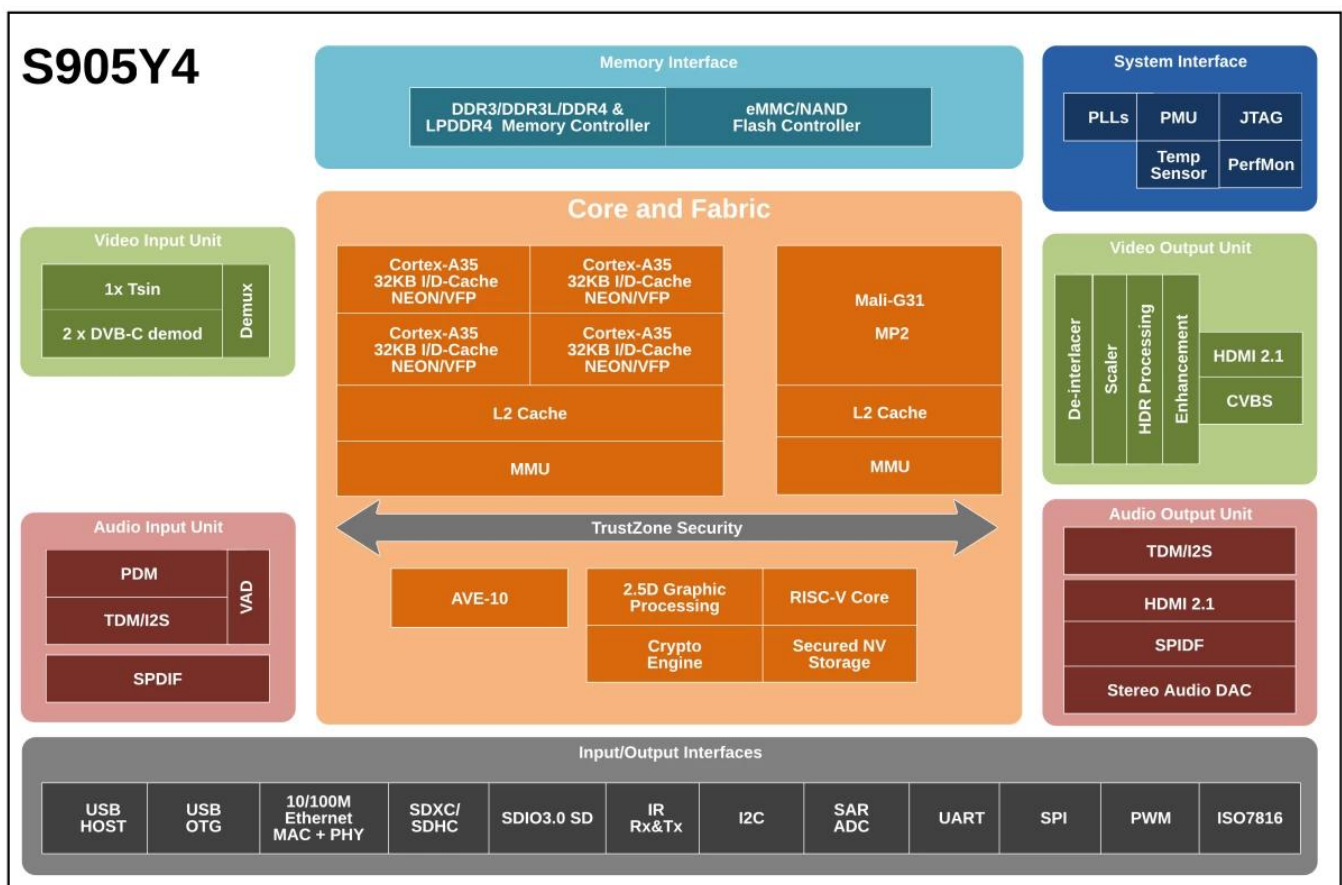

Amlogic S905Y4 chipset chooses low-power A35 CPU cores instead of keeping Cortex-A55 cores, which consumes up to 32% less battery power in achieving the same performance as Cortex-A55 cores.

Amlogic S905Y4 SoC appears to be manufactured in 12 nm for power consumption and thermals, features four ARM Cortex-A35 CPU cores up to 1.8 GHz. It has native connections for HDMI 2.1 up to 4K@120fps or 8K, USB 3.0 support, internal storage up to eMMC, Ethernet 10/100 and audio capability up to 8 channels of audio input and output.

CPU

Amlogic S905Y4 SoC Quad Core has four ARM Cortex-A35 cores, is capable of reaching 2 GHz.

GPU

In the graphics section have the Mali-G31 MP2 GPU with a maximum speed of 650Mhz and performance up to 1.3 Gpix/s per core = 2.6Gpix/s (0.65 Gpix the Mali-450). It has support for OpenGL ES 3.2 and Vulkan 1.2. It also have support OpenCL 2.0 FP, Render Script, support L2 Cache up to 512MB and bus AMBA 4 ACE-LITE.

VPU

For the video, it support codecs h.265, VP9 and the new AV1 codec, compatible with HDR formats and support for REC709 / BT2020 profiles. This system allows us to take video up to UHD 4K@120fps or 8K resolutions without problems thanks to its HDMI 2.1 video output that theoretically can be compatible with automatic refresh synchronization, but this will depend on the implementation in the firmware and the technology of our TV.

Android system

The system Android 11 (API 30), the kernel that controls the system is the kernel 5.4.86

Welcome to the future of home entertainment with our Android IPTV Box and Smart TV Box. Let's explore the features and benefits that make these devices essential for your entertainment setup.