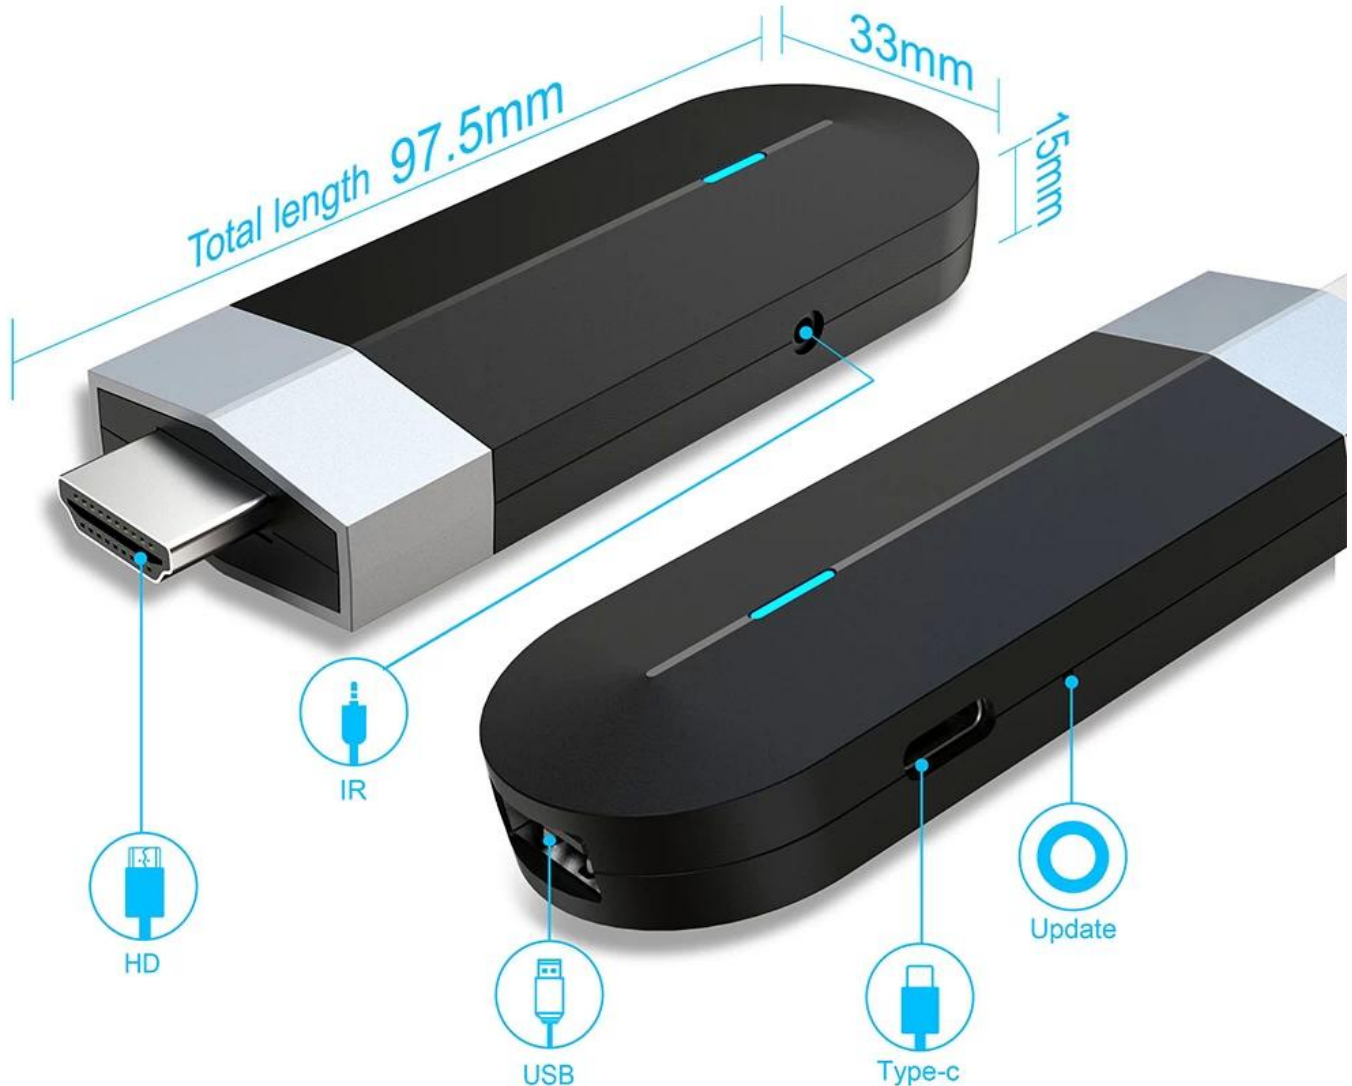

Interface & Dimension

Convenient, fast, rechargeable and data transmission type-C of the interface

The Amlogic S905Y4 SoC is a Quad Core with ARM Cortex-A35 cores that integrates a Mali-G31 MP2 GPU for graphics. On the video side, it supports native decoding of H.265, VP9 and AV1 video with 4K@120fps support up to 8K and basic HDR.

Amlogic S905Y4 chipset chooses low-power A35 CPU cores instead of keeping Cortex-A55 cores, which consumes up to 32% less battery power in achieving the same performance as Cortex-A55 cores.

Amlogic S905Y4 SoC appears to be manufactured in 12 nm for power consumption and thermals, features four ARM Cortex-A35 CPU cores up to 1.8 GHz. It has native connections for HDMI 2.1 up to 4K@120fps or 8K, USB 3.0 support, internal storage up to eMMC, Ethernet 10/100 and audio capability up to 8 channels of audio input and output.

CPU

Amlogic S905Y4 SoC Quad Core has four ARM Cortex-A35 cores, is capable of reaching 2 GHz.

GPU