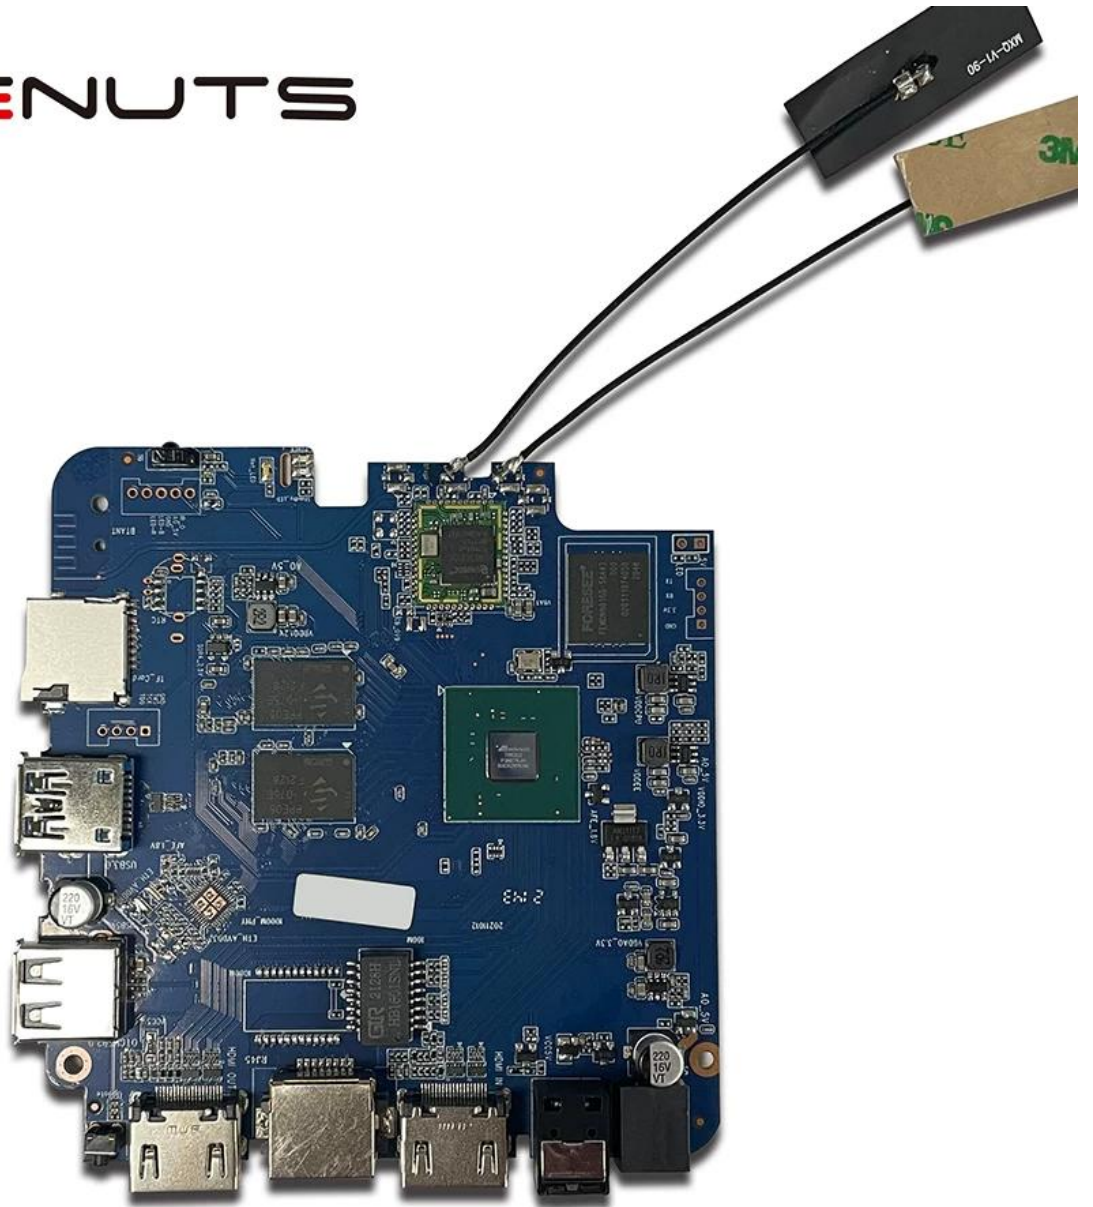

ONENUTS

Multi-core 32/64-bit CPU and 3D GPU with high performance	Powerful multimedia processing capability, supporting all mainstream video decoding including 8K/4K 10-bit AV1/H.265/VP9/AVS2	Supports all mainstream HDR standard including Dolby Vision, HDR10 and HLG	Unique Trulife picture quality enhancement engine, offering theater-like visual effect	Complete production-ready security solution, supporting secure boot, secure OS and mainstream DRMs
Ultra-high performance and ultra-low power consumption	Ultra-high SoC integration and rich peripheral interfaces	Complete IP license, including Dolby, DTS, etc.	Supports screen projection technology like DLNA, Miracast etc.	Provides mature turn-key solution for both split and AIO smart TV

Our Best Android Smart TV Box with HDMI connectivity is designed to elevate your entertainment