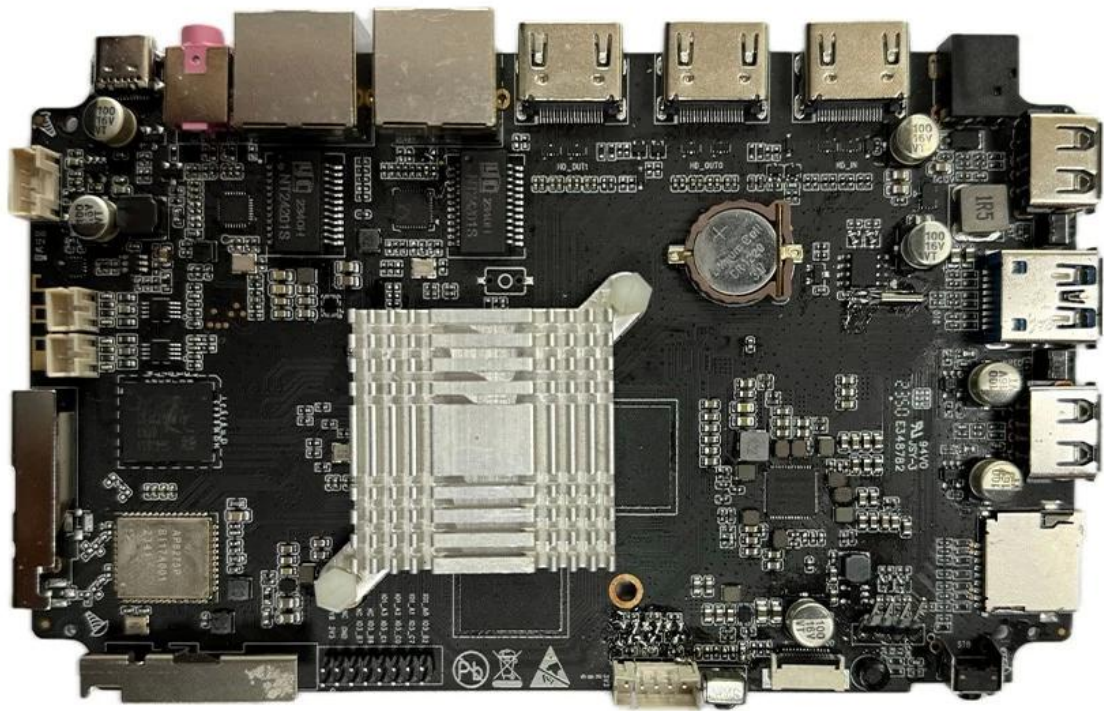

Android Smart TV Box

OEM Internet TV Box Supplier

Rockchip

RK3588

A high performance, low power AIoT processor

The graphic features a dark blue background with glowing circuit traces. On the right, a stylized representation of the RK3588 processor is shown with a blue and yellow gradient. The Rockchip logo and model number are clearly visible.

Typical Application Diagram – AIoT

Our Rockchip RK3588 Octa-Core 8K AI Development Board stands as a pinnacle of innovation, offering unparalleled capabilities for developers. This advanced board is a game-changer for AI enthusiasts and professionals seeking to push the boundaries of what's possible.

Powerful Octa-Core Performance

At the heart of this development board is the Rockchip RK3588 Octa-Core processor, delivering exceptional computing power. With eight cores working in tandem, it provides the processing muscle needed for demanding AI workloads, ensuring swift and efficient execution.

8K Resolution for Immersive Visuals

The RK3588 board supports 8K resolution, unlocking a new level of visual clarity and detail. Developers can harness the full potential of ultra-high-definition displays, making it ideal for applications requiring precise imaging, such as medical diagnostics, content creation, and virtual simulations.