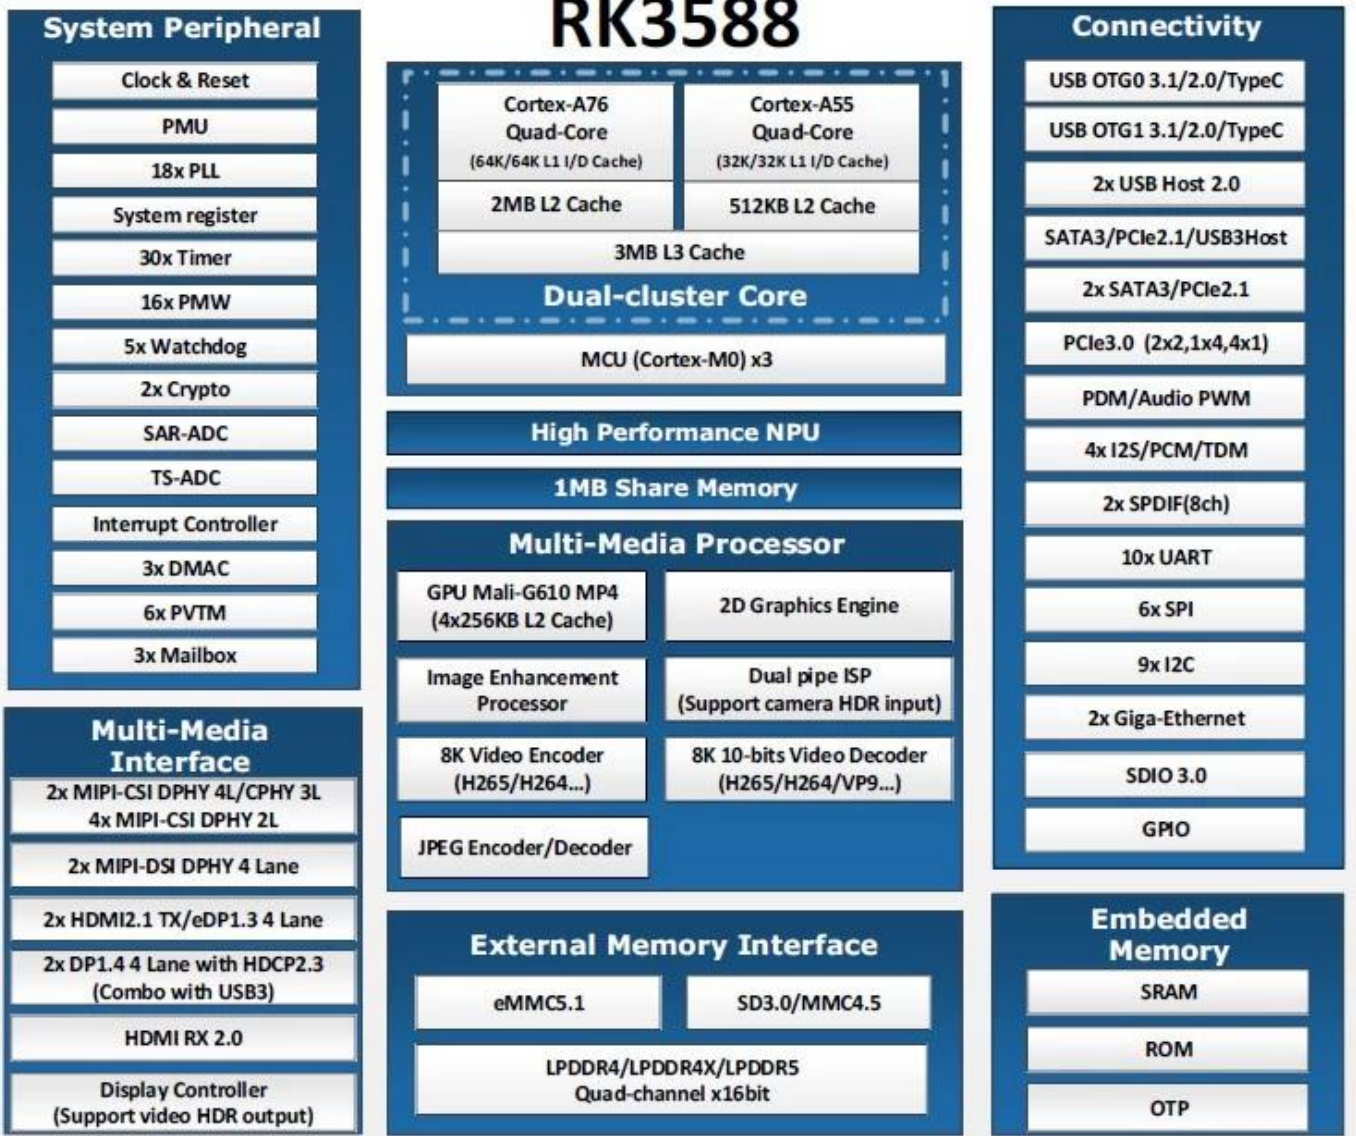

Android Smart TV Box

OEM Internet TV Box Supplier

Rockchip

RK3588

A high performance, low power AIoT processor

The graphic features a dark blue background with glowing circuit traces. On the right, a stylized representation of the RK3588 processor is shown with a blue and yellow gradient. The Rockchip logo and model number are clearly visible.

Typical Application Diagram – AIoT

Our Rockchip RK3588 Octa-Core 8K AI Development Board stands as a pinnacle of innovation, offering unparalleled capabilities for developers. This advanced board is a game-changer for AI enthusiasts and professionals seeking to push the boundaries of what's possible.

Powerful Octa-Core Performance

At the heart of this development board is the Rockchip RK3588 Octa-Core processor, delivering exceptional computing power. With eight cores working in tandem, it provides the processing muscle needed for demanding AI workloads, ensuring swift and efficient execution.