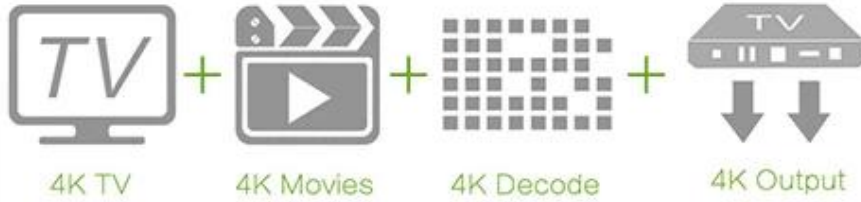

## Smart Box

Remote,  
Anywhere,  
Any angle.

The box can paste in to Wall or TV and others.

- 1.Magic tape
- 2.Pothook Designed
- 3.Dual IR designed,remote control easy.

tomato

Put the photo,musics,and videos on your television.