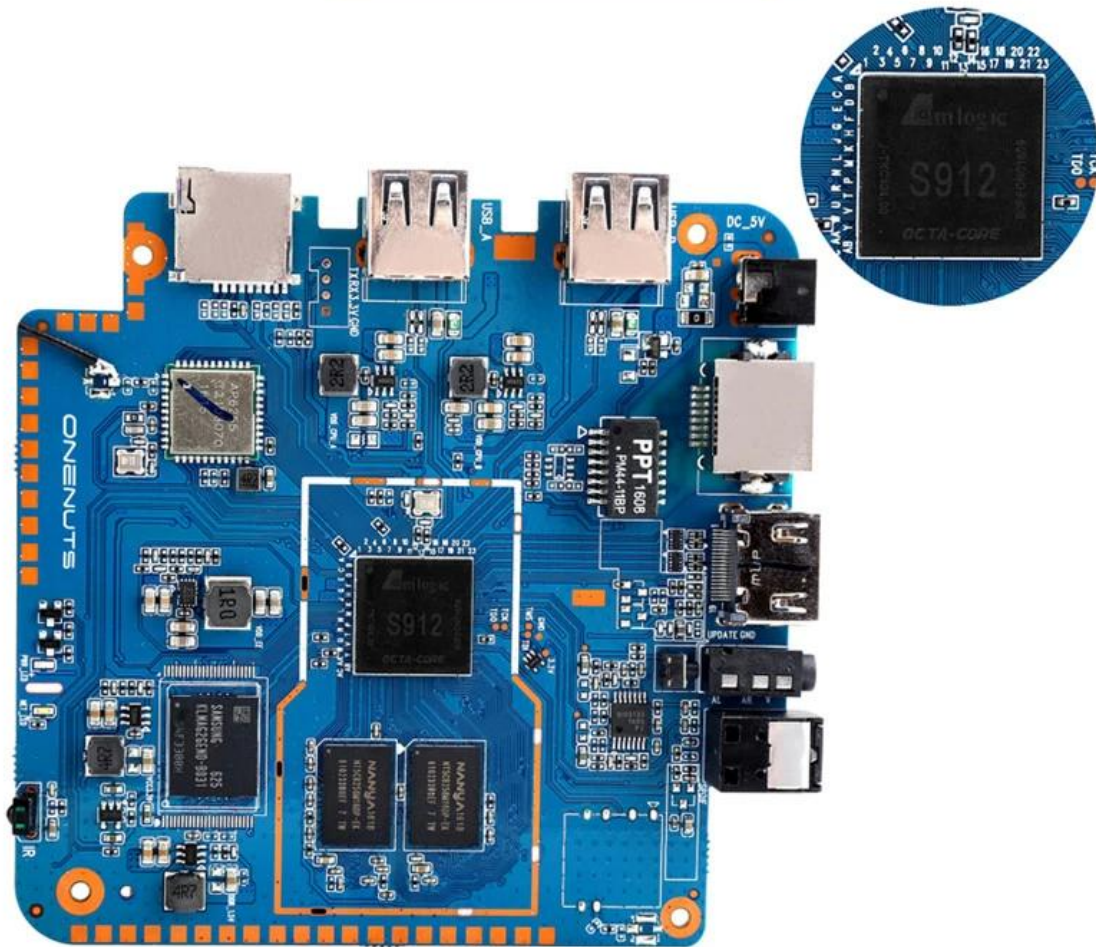

Motherboard Show

Step into the world of advanced entertainment with our feature-packed Android TV Box, designed to offer unparalleled connectivity and versatility. Here's why our product is a game-changer:

1. 3G/4G SIM Card Slot:

Our Android TV Box comes with a dedicated 3G/4G SIM card slot, allowing you to enjoy high-speed internet connectivity without the need for external dongles or Wi-Fi networks.

2. HDMI Input:

The HDMI input feature enables easy connectivity to your TV or monitor, providing crisp and clear visuals for all your favorite content in HD or 4K resolution.

3. WCDMA 4G/3G Dongle Support:

For enhanced flexibility, our TV Box supports WCDMA 4G/3G dongles, giving you the option to choose your preferred network provider for seamless streaming and browsing.