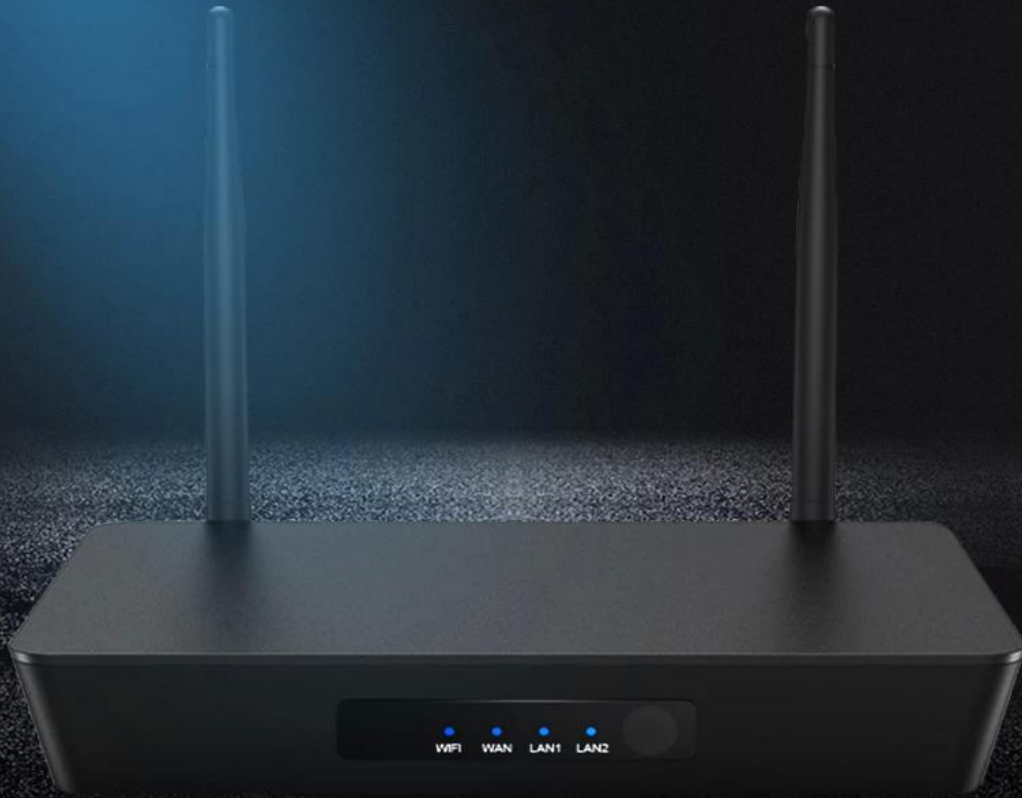

High-end smart Router

**Strong
signal**

**Wide
coverage**

**Stable
network**