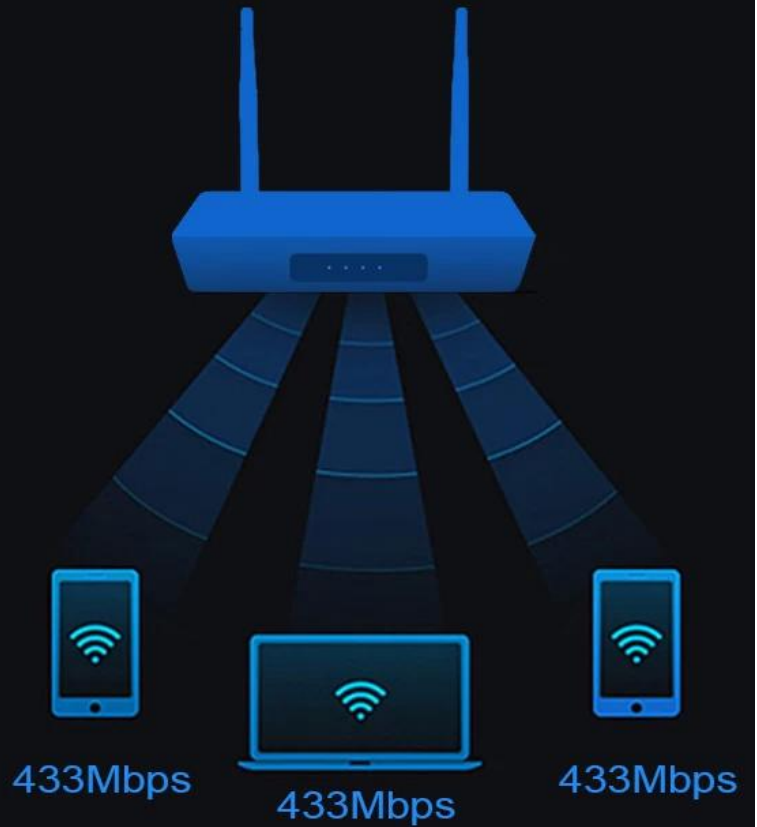

Smart TV Box