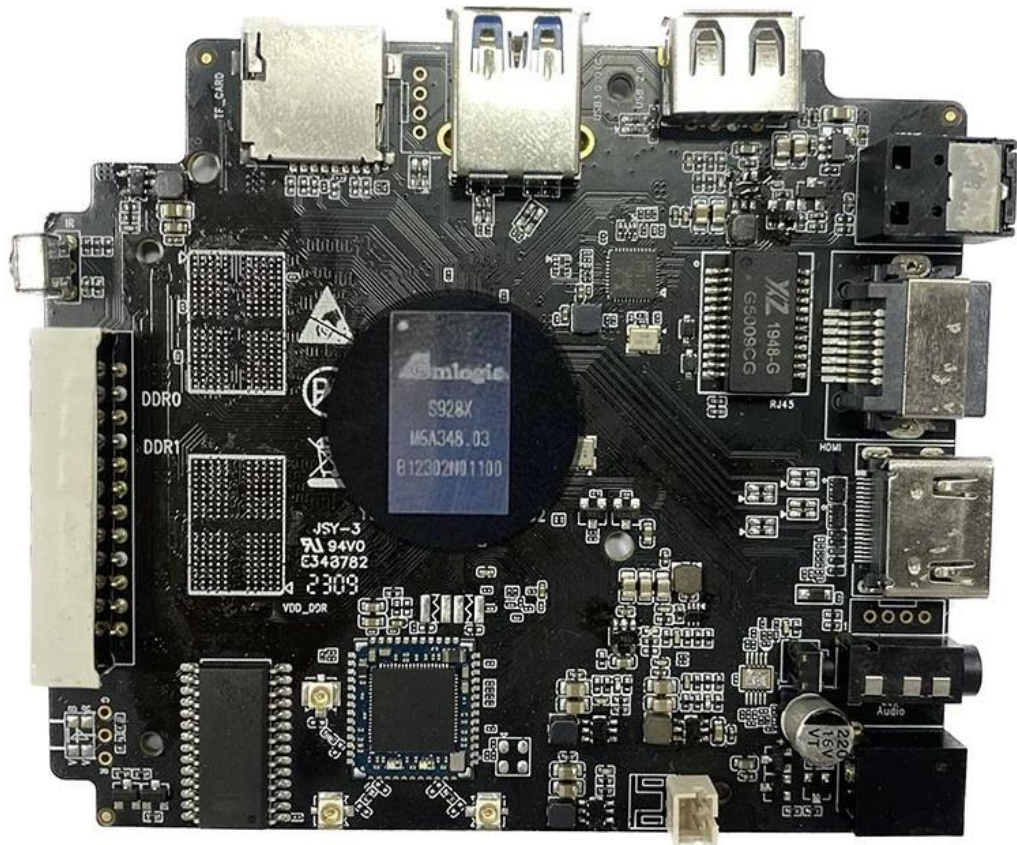

S928X

* Supported configuration: PCIe 2.0 port + USB 2.0 Host, or USB3.0 port without PCIe.

Amlogic S928X-J is the first 8K UHD smart STB SoC integrating ARM Cortex-A76, ARM Cortex-A55 and self-developed neural network processor. It supports 8Kp60 video decoding function of global mainstream video formats—AV1, H.265, VP9, AVS3, AVS2, etc. Meanwhile, 4K GUI, intelligent SR and other functions are viable as well, thus providing an outstanding hardware engine for customized high-end applications.