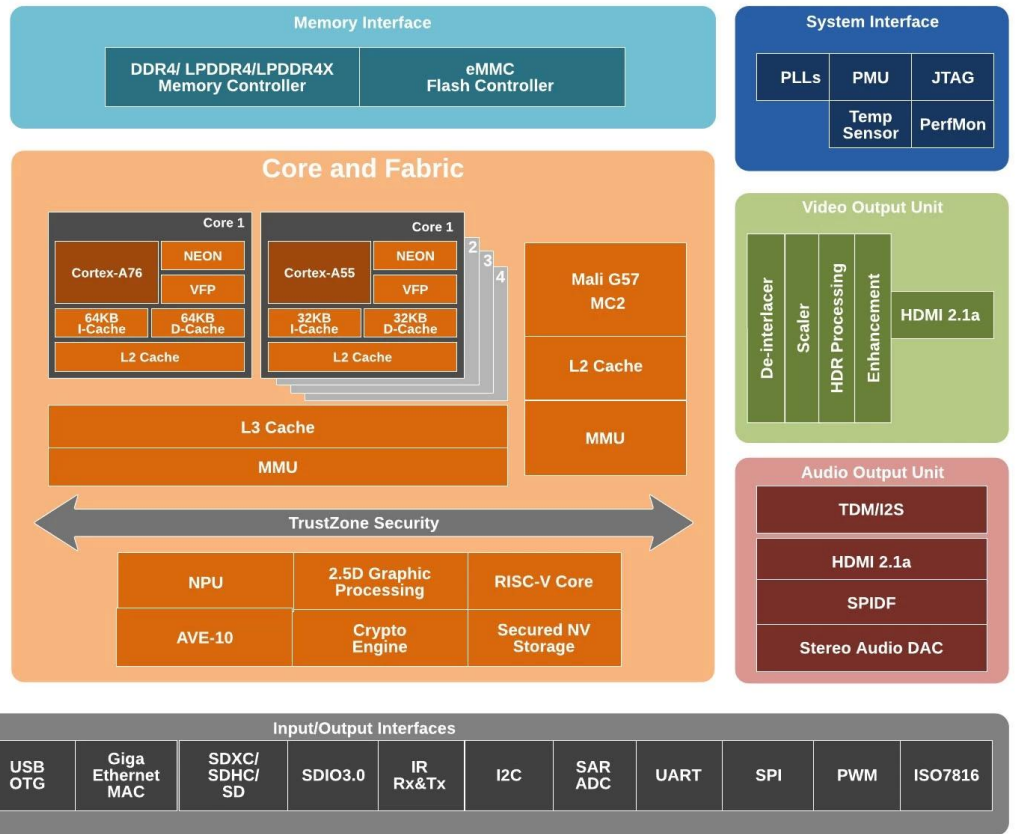

S928X

* Supported configuration: PCIe 2.0 port + USB 2.0 Host, or USB3.0 port without PCIe.