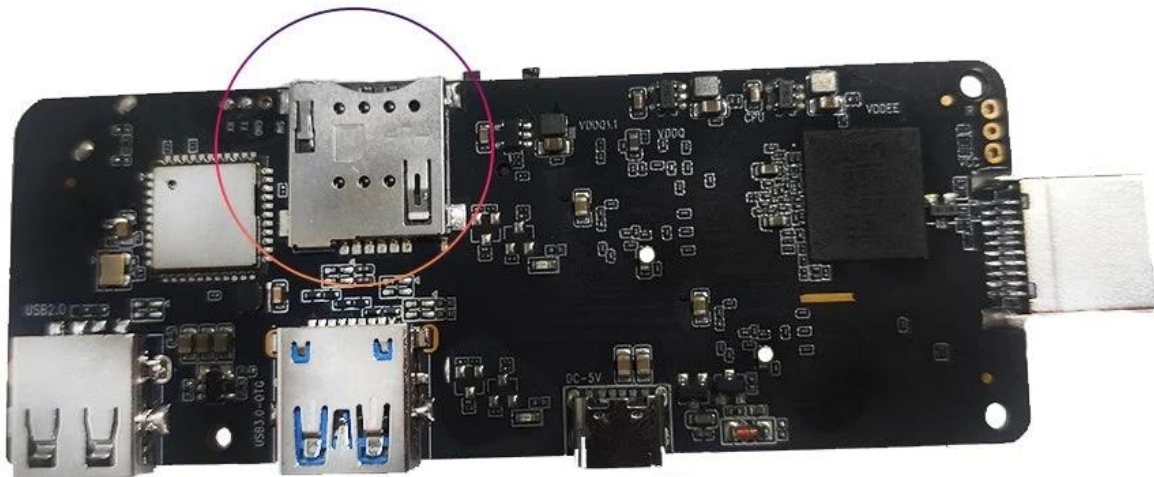

SIM card slot

Cutting-Edge Connectivity Experience lightning-fast internet speeds and uninterrupted connectivity with the integrated 3G/4G LTE WCDMA module. Stay productive and entertained with seamless online streaming, video calls, and more, even in areas with limited Wi-Fi access.

Powerful Performance Powered by a high-performance processor and ample RAM, our Android Mini PC delivers smooth multitasking and responsive performance. Whether you're working on documents, streaming media, or playing games, expect a seamless experience.

Versatile Applications Transform any display into a powerful workstation or entertainment hub with our Android Mini PC. Access a vast library of apps from the Google Play Store, use productivity tools, stream media in high definition, and enjoy a wide range of content.

Compact and Portable Design The compact form factor of our Android Mini PC makes it easy to carry and set up anywhere. Take your computing experience on the go, whether you're traveling, working remotely, or simply want a versatile device for various tasks.