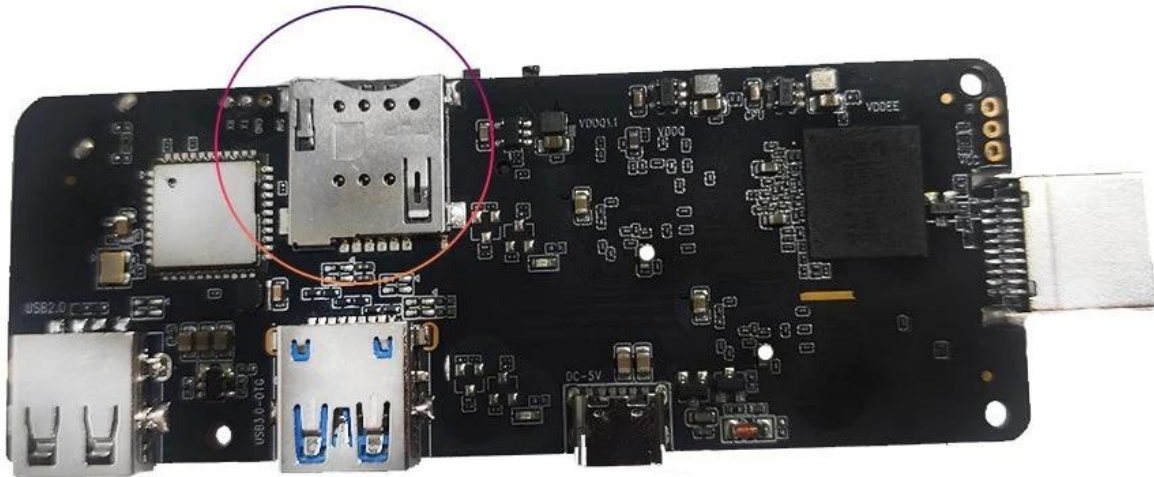

SIM card slot

High-Speed Connectivity Our Android TV Box comes equipped with Gigabit Ethernet support, delivering blazing-fast network speeds for seamless streaming, downloading, and online gaming. Enjoy ultra-smooth 4K streaming, low-latency gaming, and rapid data transfers without buffering or lag.

Versatile Network Options In addition to Gigabit Ethernet, our Android TV Box offers versatile network connectivity options. With support for 3G dongles, you can stay connected to the internet even in areas with limited Wi-Fi access. Simply plug in a compatible 3G dongle and enjoy uninterrupted streaming, browsing, and communication.

Enhanced Media Playback Experience immersive media playback with support for high-resolution video formats, including 4K Ultra HD and HDR content. Stream your favorite movies, TV shows, and videos in stunning clarity and vibrant colors. Enjoy smooth playback without interruptions or buffering.