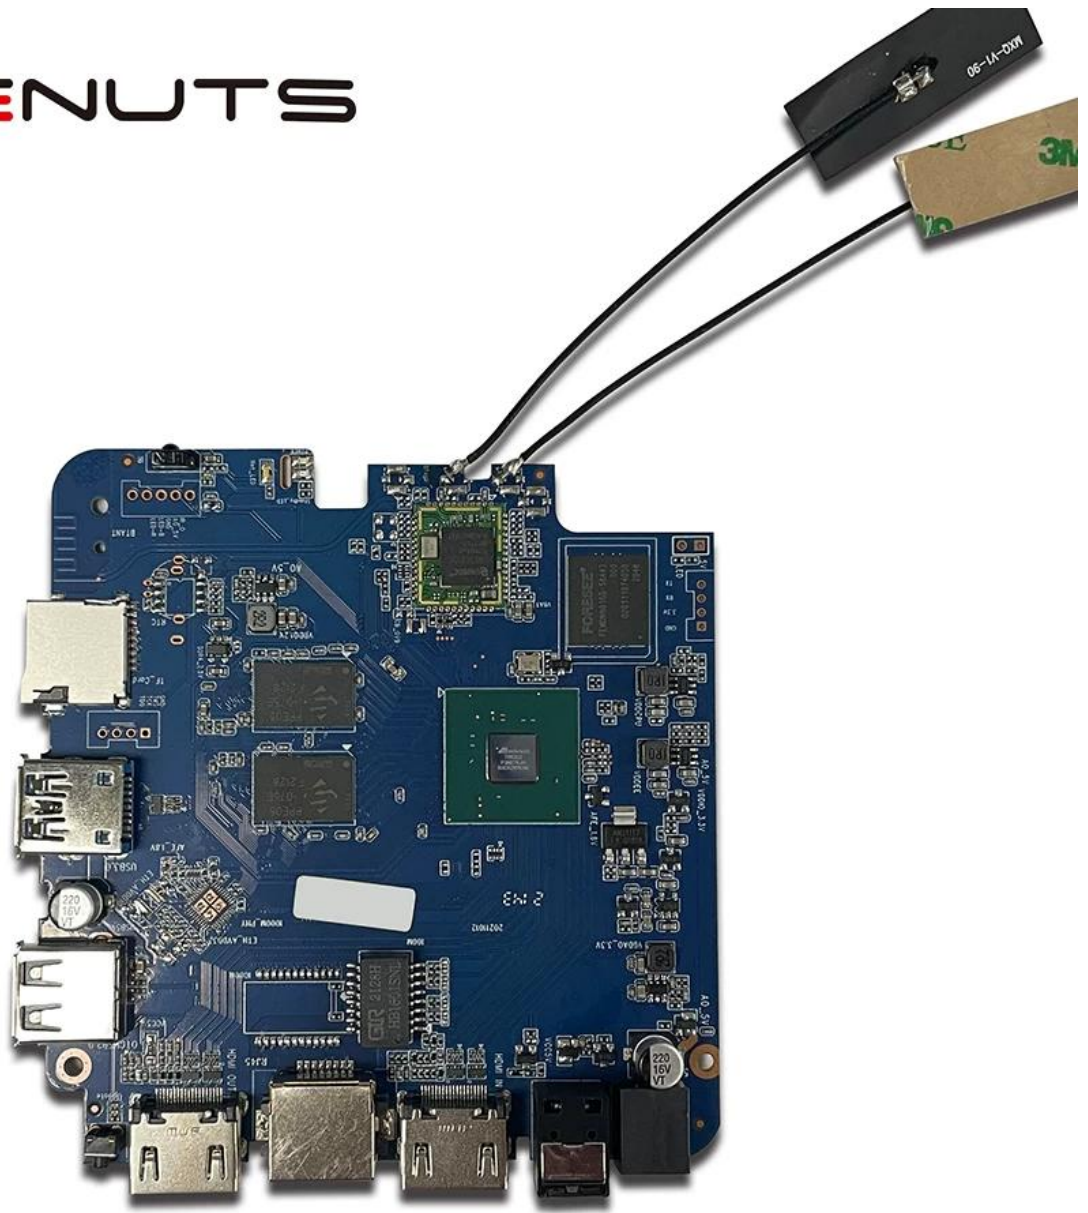

ONENUTS

Multi-core 32/64-bit CPU and 3D GPU with high performance	Powerful multimedia processing capability, supporting all mainstream video decoding including 8K/4K 10-bit AV1/H.265/VP9/AVS2	Supports all mainstream HDR standard including Dolby Vision, HDR10 and HLG	Unique Trulife picture quality enhancement engine, offering theater-like visual effect	Complete production-ready security solution, supporting secure boot, secure OS and mainstream DRMs
Ultra-high performance and ultra-low power consumption	Ultra-high SoC integration and rich peripheral interfaces	Complete IP license, including Dolby, DTS, etc.	Supports screen projection technology like DLNA, Miracast etc.	Provides mature turn-key solution for both split and AIO smart TV

Welcome to the future of home entertainment with our cutting-edge Android TV Box, designed to