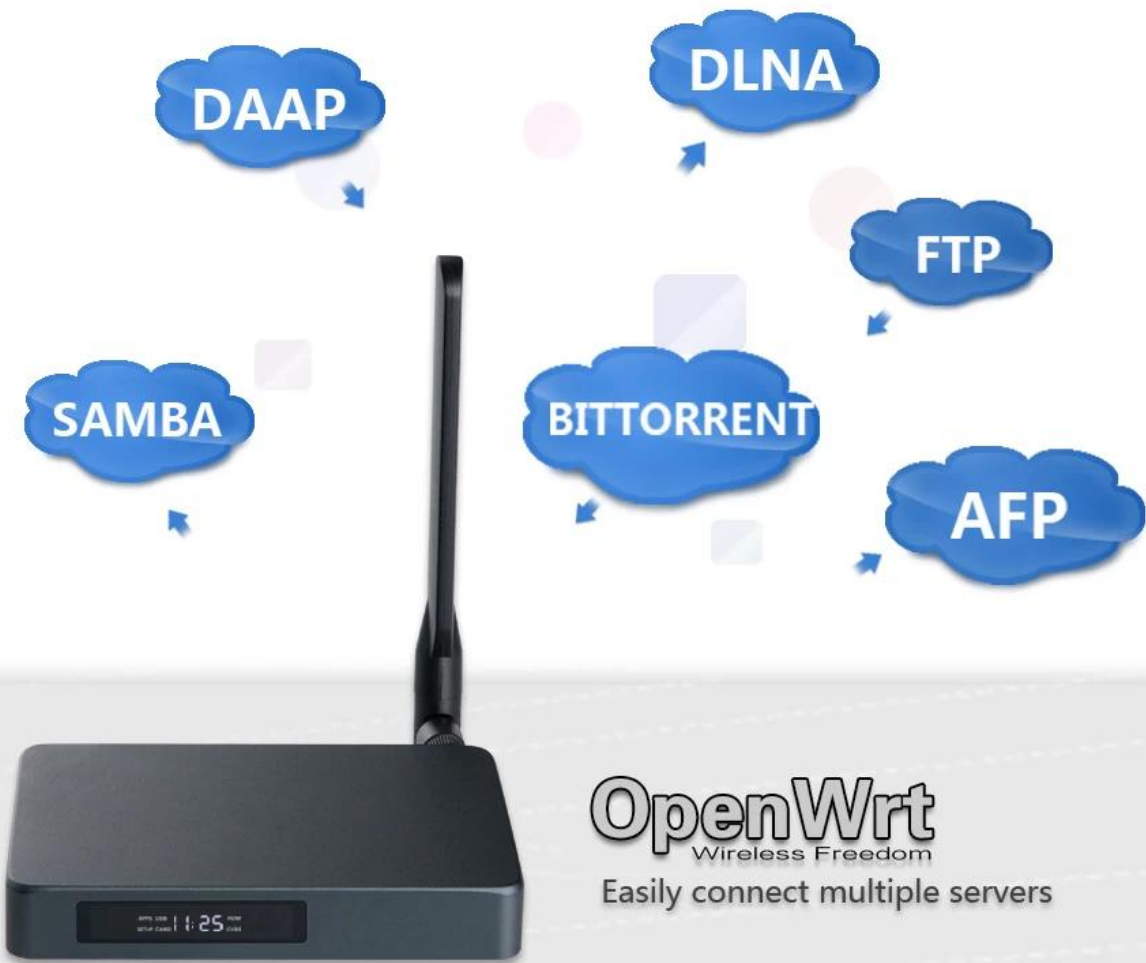

Smart BOX

4K
ULTRA HD

3D

SATA
3.0

4Core
64Bit

Video
Input

DVR

HDR

Copy and burn what you want

4.0
Bluetooth

Bluetooth 4.0 makes it easy to connect your keyboard, mouse, game console, and more

SATA 3.0

4K **3D** **DVR**
ULTRA HD

Welcome to the future of home entertainment with our new Android TV box, designed to elevate your viewing experience to new heights. With Android 6.0 Marshmallow at its core and HDMI input for video recording, this device offers a wide range of features and capabilities that will revolutionize the way you enjoy content.

Key Features of Our New Android TV Box:

1. **Android 6.0 Marshmallow:** Experience the latest Android operating system, providing a smooth and intuitive user interface, enhanced app performance, and improved battery life for uninterrupted entertainment.
2. **HDMI Input for Video Recording:** Capture your favorite moments directly from your TV screen with the HDMI input, allowing you to record videos, gameplay, and live TV for later viewing or sharing.