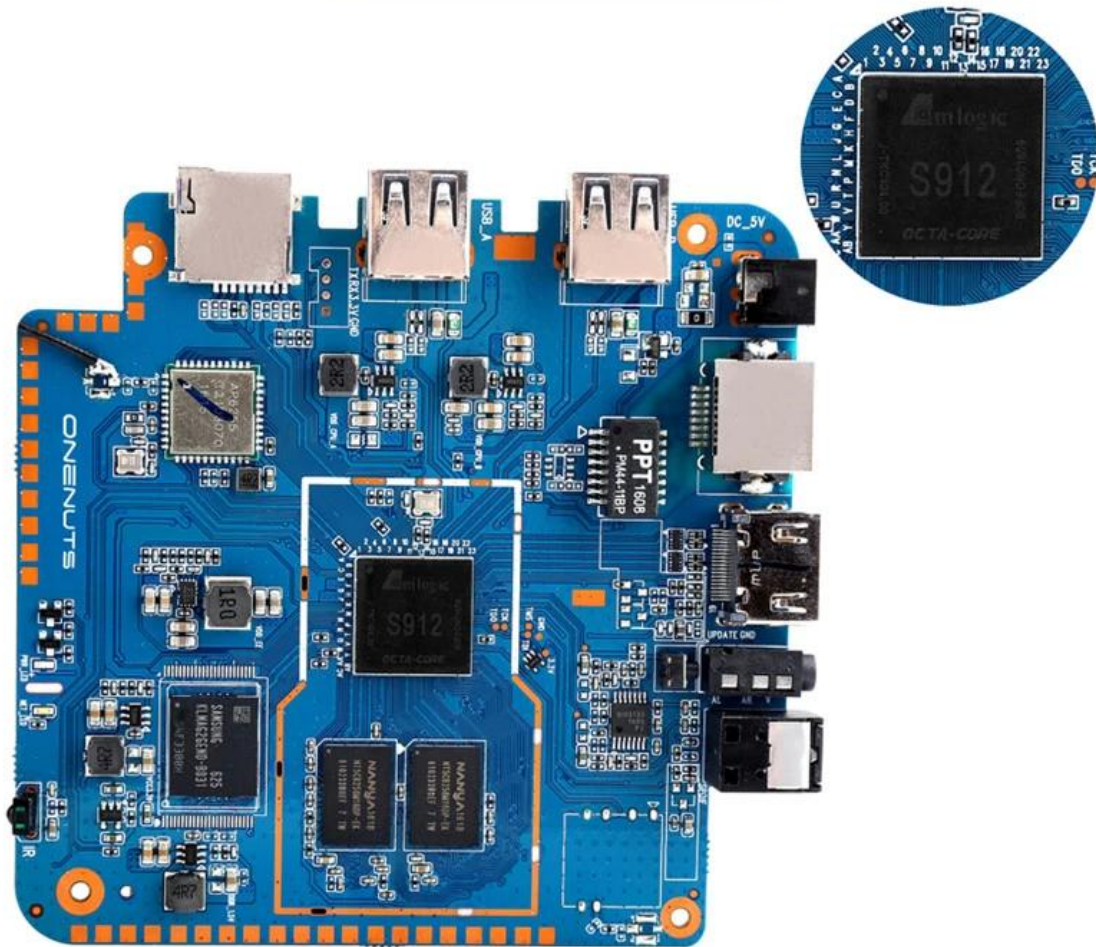

With Bluetooth headphone, enjoy your happy private world.

Young Look

Model No.	ONENUTS Nut 1
CPU	Amlogic S912 octa-core ARM Cortex A53 processor @ up to 2.0GHz
GPU	ARM Mail-T820MP3 GPU up to 750MHz(DVFS)
ROM	2GB DDR3
Internal Storage	16GB eMMC flash and SD slot up to 32GB
Video Docoder	VP9-10/H.265 up to 4Kx2K@60fps
HDMI	HDMI 2.0a up to 4K @ 60Hz with CEC and HDR support, and AV port

OTA Update

Support background auto upgrade and offer you the newest experience.

Product structure

What is in the box?

Portable & Environmental EVA Bag

Motherboard Show

Our Full HD Android TV Box, developed by a top Android Smart TV Box manufacturer, redefines your entertainment experience with its advanced features and cutting-edge technology. Designed to deliver superior performance and immersive visuals, this device offers a premium viewing experience that surpasses expectations.