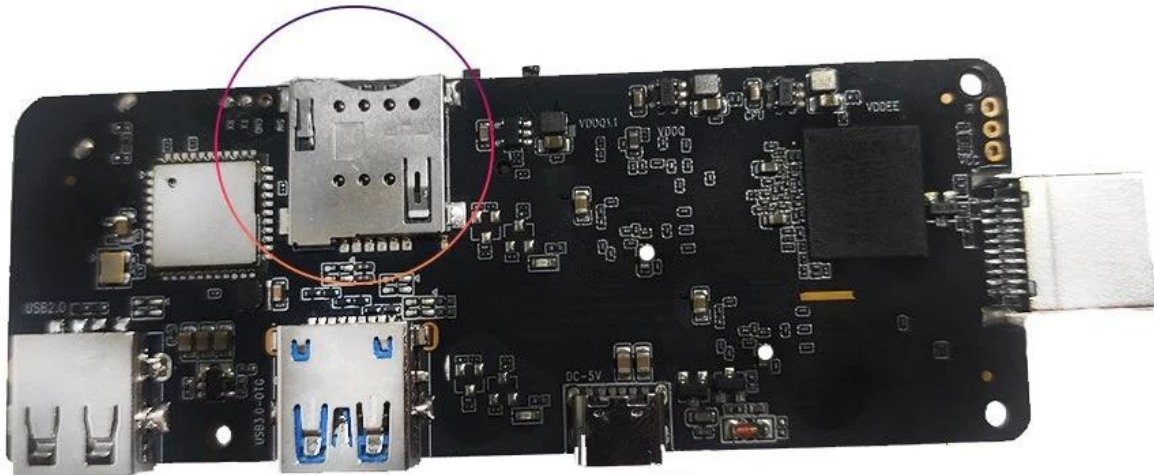

# Connectivity Redefined Android Mini PC with WCDMA 4G/3G Dongle

## SIM card slot

The android tv box with 4g 5g lte is a revolutionary device that combines the power of a 4G LTE SIM card with the convenience of an Android TV stick. With this device, you can turn any television into a smart TV and enjoy a wide range of entertainment options.

The Android TV stick is powered by a quad-core processor, ensuring smooth and fast performance. It comes with 2GB of RAM and 16GB of internal storage, providing ample space for all your favorite apps, games, and media files. The device also supports expandable storage, allowing you to add a microSD card for additional storage capacity.