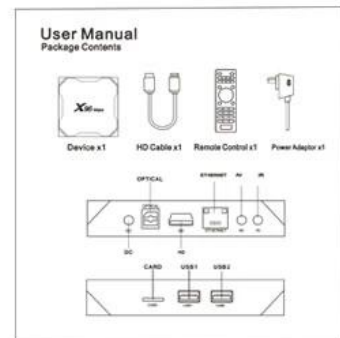

X96Max Smart Box

Experience your favorite movies, TV shows, games, and apps in stunning high-definition quality. [Android TV Box 9.0](#) is designed to provide exceptional speed and responsiveness, ensuring a smooth and immersive viewing experience. It's equipped with built-in Wi-Fi and multiple ports, making connectivity a breeze.