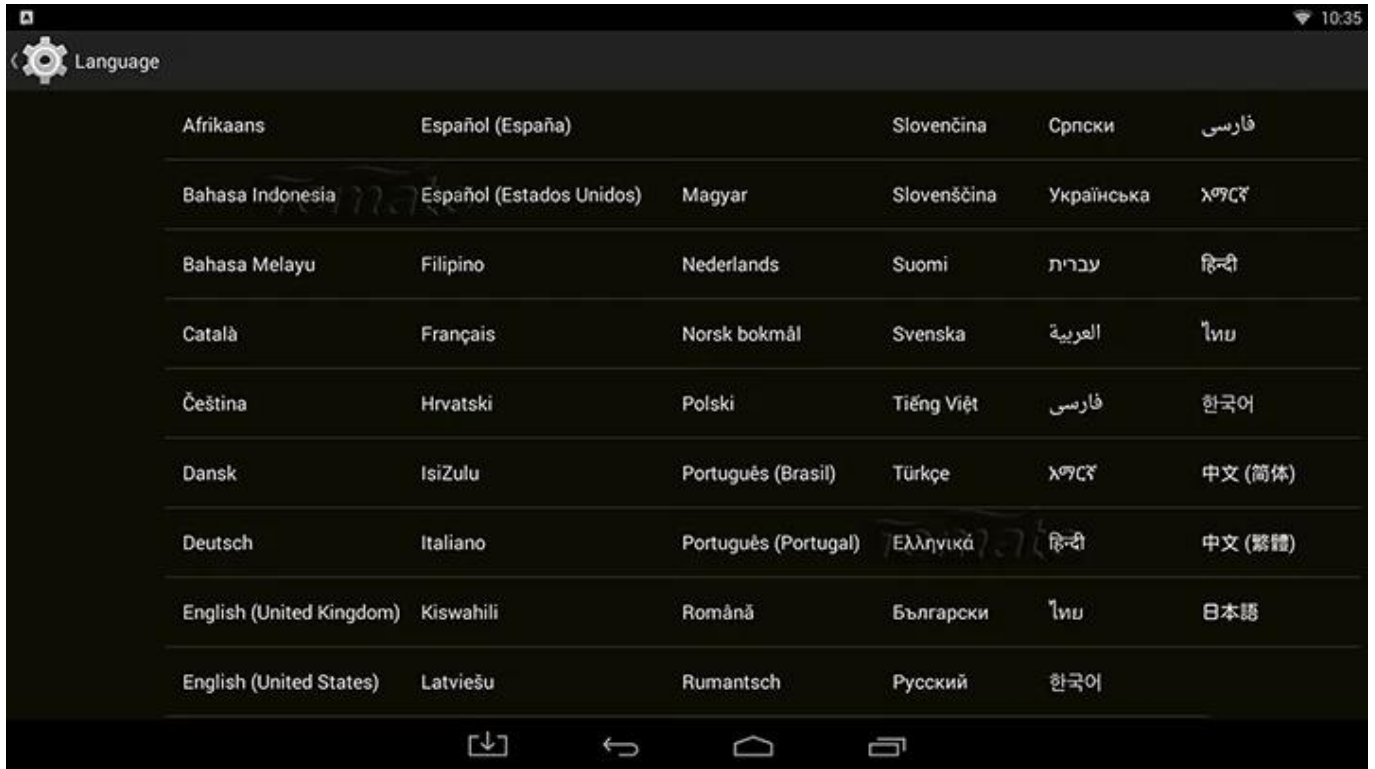

Step into the future of home entertainment with the Amlogic S805 Quad-Core, crowned as the Best [Android TV Box](#). Immerse yourself in superior visuals, seamless streaming, and a feature-rich Android TV experience. Elevate your home entertainment setup with this powerful device. Whether for movies, games, or productivity, this Android TV Box delivers exceptional performance. Order now to unlock a new era of entertainment and redefine the way you experience TV.