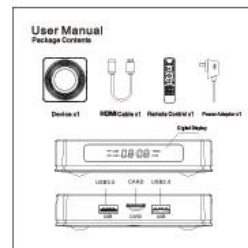

Various interfaces such as HDMI, LAN, USB, etc. which bring you a smart and colorful enjoyment.

Package Contents

Power Supply*1

HD data cable*1

User Manual*1

Remote Control*1

Immerse yourself in the ultimate entertainment experience with our Amlogic S905X4 Quad-Core Android 11 TV Box. Dual WiFi ensures seamless connectivity, while HD and 8K capabilities deliver stunning visuals. Upgrade to the latest in TV box technology, unlocking a world of streaming, gaming, and more. Elevate your home entertainment setup with this cutting-edge device. Order the Amlogic S905X4 [TV Box](#) now for a revolutionized viewing experience that exceeds expectations.