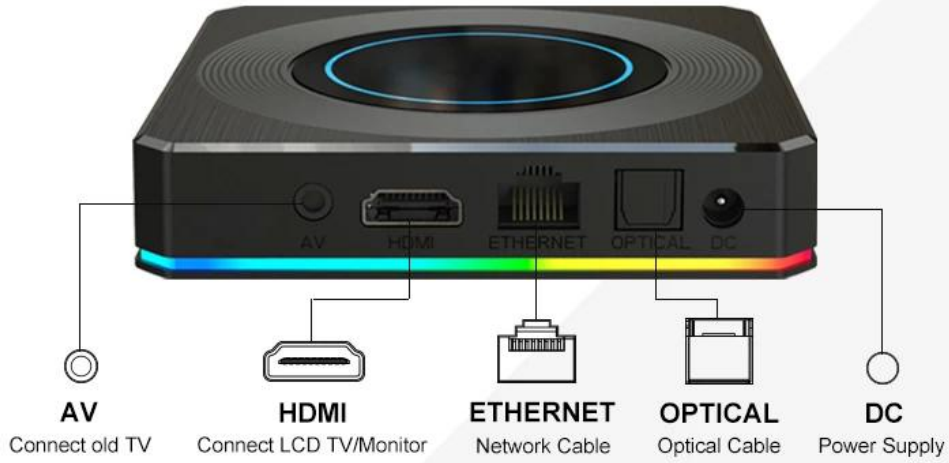

Various interfaces such as HDMI, LAN, USB, etc. which bring you a smart and colorful enjoyment.

Package Contents

Power Supply*1

HD data cable*1

User Manual*1

Remote Control*1

Immerse yourself in the ultimate entertainment experience with our Amlogic S905X4 Quad-Core Android 11 TV Box. Dual WiFi ensures seamless connectivity, while HD and 8K capabilities deliver stunning visuals. Upgrade to the latest in TV box technology, unlocking a world of streaming, gaming, and more. Elevate your home entertainment setup with this cutting-edge device. Order the Amlogic S905X4 [TV Box](#) now for a revolutionized viewing experience that exceeds expectations.