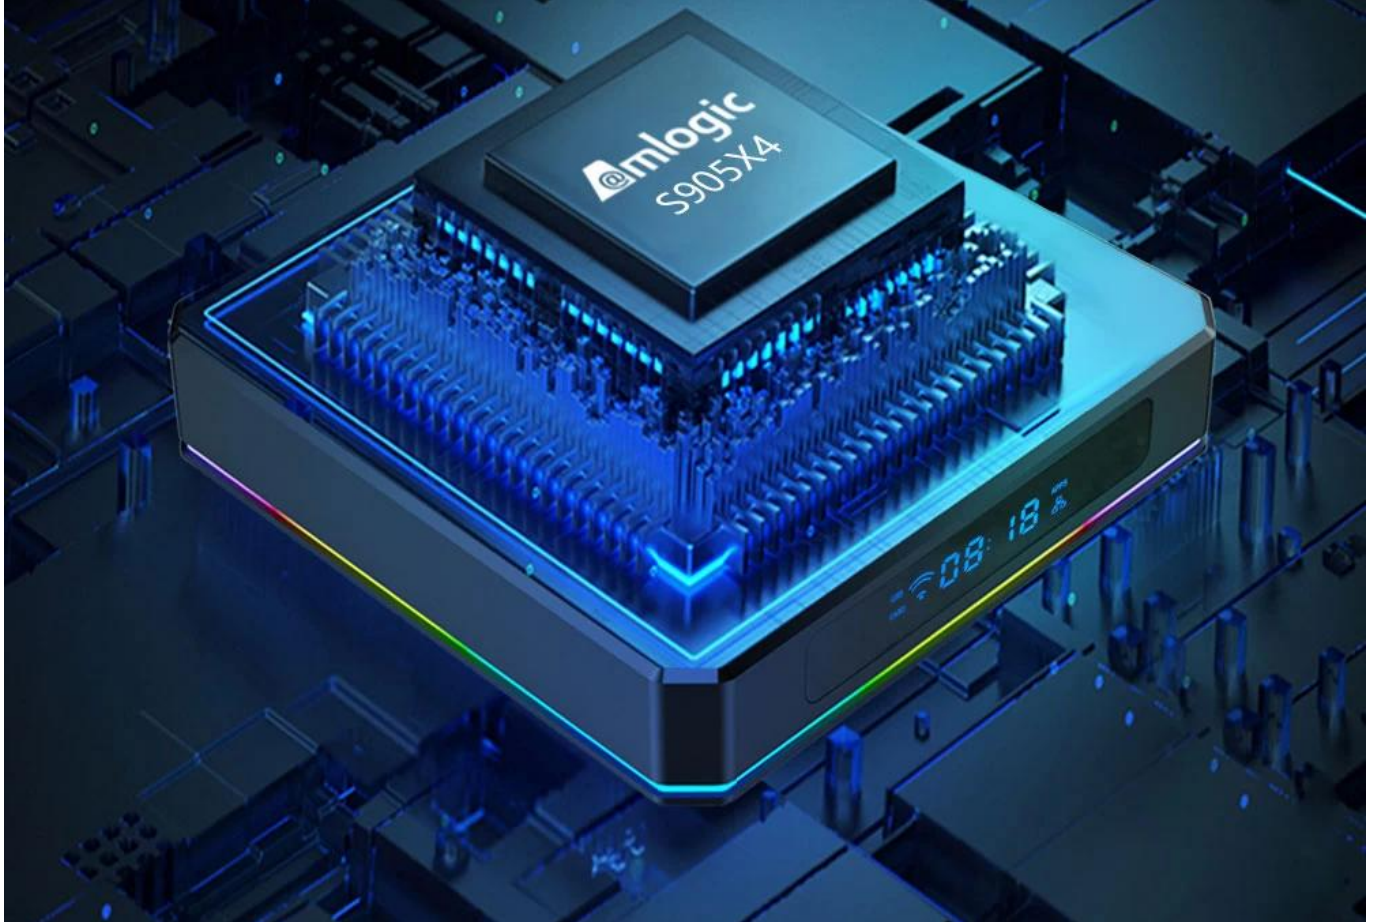

2.4G/5G
802.11ac

BT

4.1

Amlogic Quad-core 64 bit

The S905X4 chipset is an advanced application processor with AV1 video codec, secured 4K video codec engine and HDR image processing functions.

Android 11

Application installation is more flexible