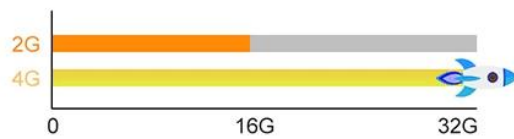

4GB DDR3	32GB eMMC	Ultra-fast running speed
		Professional image processing