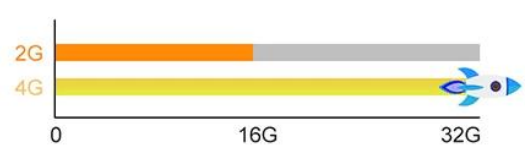

4GB DDR3	32GB eMMC	Ultra-fast running speed
		Professional image processing