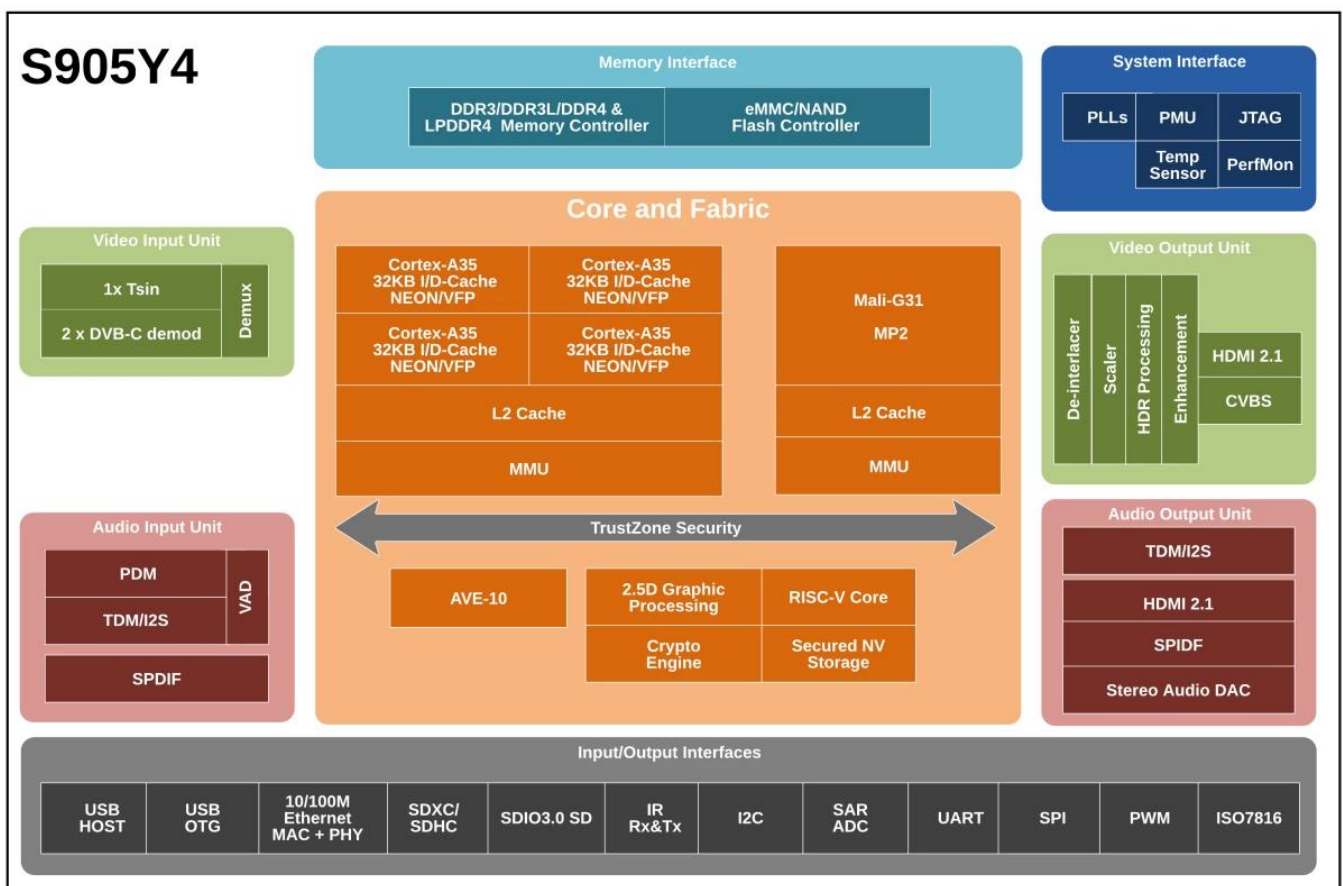

## CPU

Amlogic S905Y4 SoC Quad Core has four ARM Cortex-A35 cores, is capable of reaching 2 GHz.

## GPU

In the graphics section have the Mali-G31 MP2 GPU with a maximum speed of 650Mhz and performance up to 1.3 Gpix/s per core = 2.6Gpix/s (0.65 Gpix the Mali-450). It has support for OpenGL ES 3.2 and Vulkan 1.2. It also have support OpenCL 2.0 FP, Render Script, support L2 Cache up to 512MB and bus AMBA 4 ACE-LITE.

## VPU

For the video, it support codecs h.265, VP9 and the new AV1 codec, compatible with HDR formats and support for REC709 / BT2020 profiles. This system allows us to take video up to UHD 4K@120fps or 8K resolutions without problems thanks to its HDMI 2.1 video output that theoretically can be compatible with automatic refresh synchronization, but this will depend on the implementation in the firmware and the technology of our TV.

## Android system

The system Android 11 (API 30), the kernel that controls the system is the kernel 5.4.86

Welcome to the future of entertainment with our Full HD Android TV Box and Android IPTV Box in China. Here's what sets our devices apart and enhances your viewing experience: